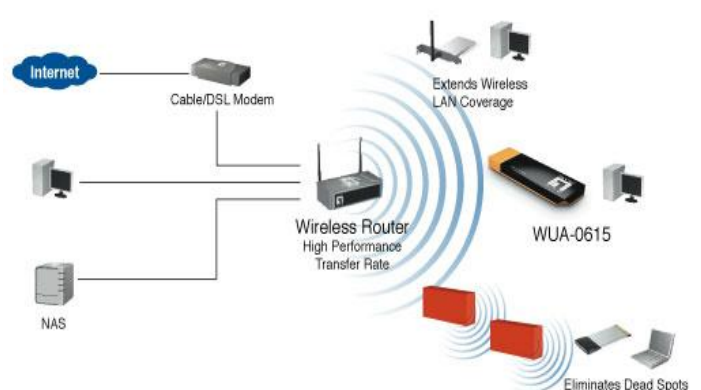

Product Diagram