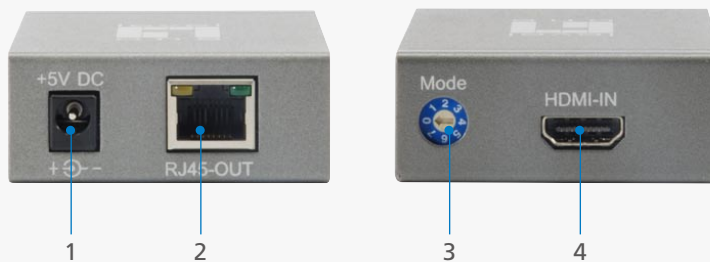

What does a Cat.5 sender do?

This compact device is deployed at the HD source, generally connected to an HD player, PS3, or Xbox 360. HVE-9001 accepts the HD signal from the short HDMI cable and then uses Cat.5 cable to send the HDMI signal to the receiver. It also has a built-in equalization knob to help you fine tune your HD signals to achieve the highest-quality available. To see this device in action, please see the diagram below.