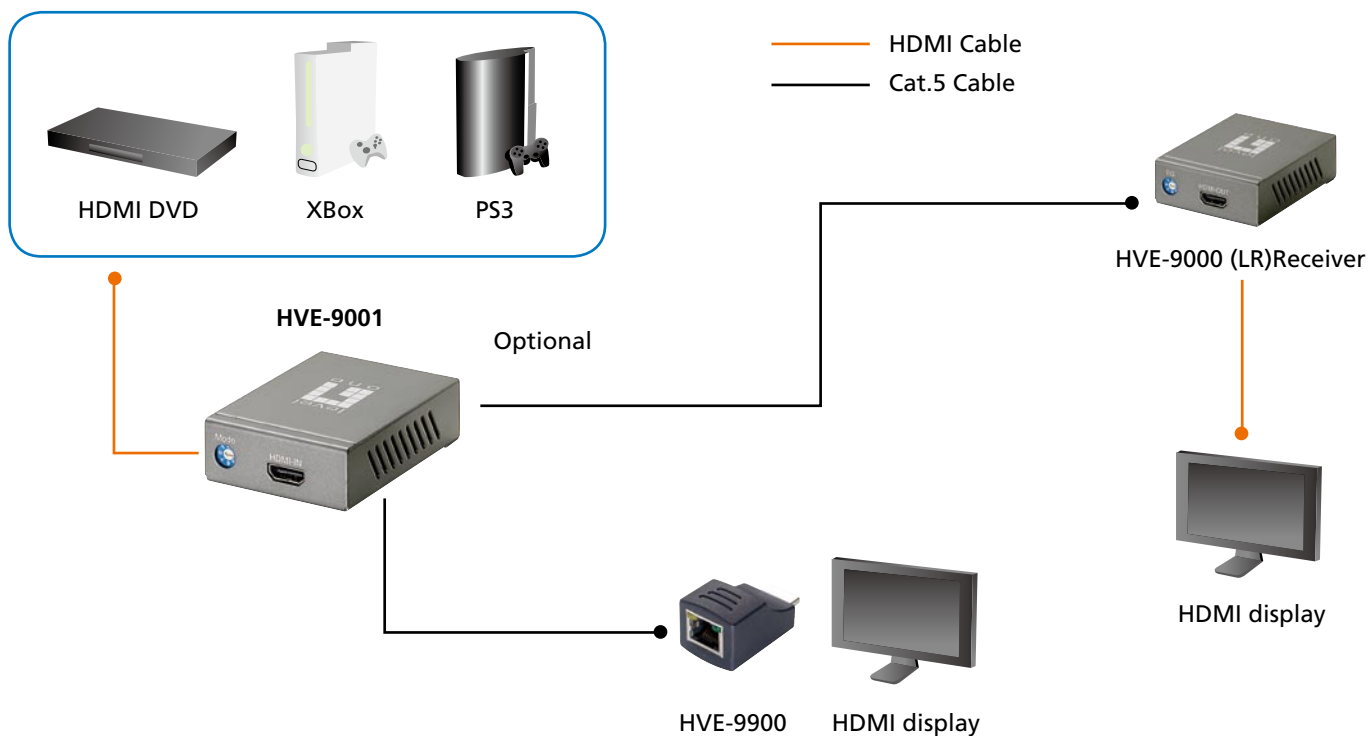

Introducing the HDSpider™ Series from LevelOne

The HDSpider™ Series is a collection of HDMI Cat.5 senders and receivers, offering a full range of HDMI extender solutions. Choose from our 5 different HDSpider extenders to build a flexible network to send your high-quality HDMI signals to greater distances, and at a reduced cost.

What does a Cat.5 sender do?

This compact device is deployed at the HD source, generally connected to an HD player, PS3, or Xbox 360. HVE-9001 accepts the HD signal from the short HDMI cable and then uses Cat.5 cable to send the HDMI signal to the receiver. It also has a built-in equalization knob to help you fine tune your HD signals to achieve the highest-quality available. To see this device in action, please see the diagram below.

1. Power Jack
2. RJ-45 Output Port
3. Rotary Switch
4. HDMI Input Port

Key Features

- Works with Cat5, Cat5e, Cat6 Ethernet cable
- Transmission Distance of up to 60m for 1080i or 40m for 1080p
- HDMI 1.2a compliant

Product Diagram

Order Information Package Contents

HVE-9001: HDSpider™ HDMI Cat.5 Sender
HVE-9001, Power Adapter, User Manual