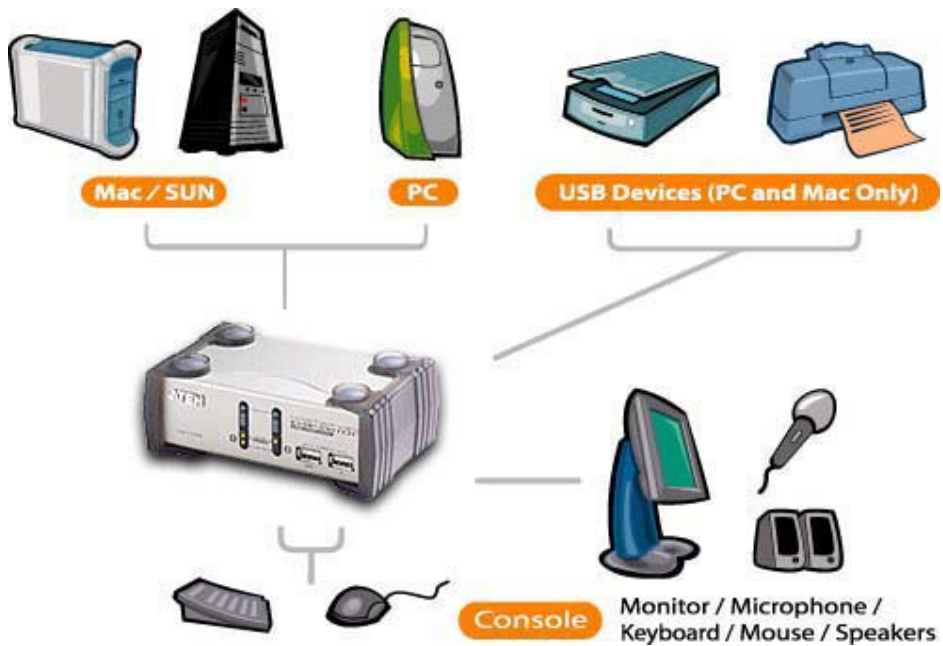

CS-1732A

2 Port USB KVMP Switch

→ Effortlessly share multiple computers, audio and USB devices

master view™

Features

- One console controls 2 computers and 2 additional USB 1.1 devices
 - Bidirectional switching and flexible interoperability; switch permits independent PC, independent peripheral, and independent audio function, regardless of KVM switch focus
 - Dual interface - supports computers with PS/2 or USB keyboards and mice
 - Supports PC, Mac, Linux and Sun systems
 - Complete keyboard and mouse emulation for error free booting and realtime switching
 - Easy installation - no software required
 - Superior video quality; 2048 x 1536; DDC2B
 - A lifetime of firmware upgrading
 - Audio enabled
-

→ Front View

→ Rear View

→ Diagram

Specification

Function		Specification
Computer Connections		2
CPU Port Selection		Front Panel Switches; Hotkey
USB Port Selection		Hotkey
LEDs	On Line	2 x Orange
	USB Link	2 x Green
Console Connectors	Keyboard	1 x USB Type A
	Mouse	1 x USB Type A
	Vedio	1 x HDB-15 female
	Audio	1 x Stereo port 1 x Microphone port
CPU Connectors	KVM data	2 x SPDB - 15 female
	Audio	2 x Stereo port 2 x Microphone port
USB Peripherals		2 x USB Type A
Firmware Upgrade		1 x RJ-11 socket
Power Adapter		1 x DC 5V jack
Scan Interval		1 - 99 secs. (5 secs. default)
Resolution		Up to 2048 x 1536
Operating Temperature		0 - 50°C
Storage Temperature		-20 - 60°C
Humidity		0 - 80% RH
Housing		Metal
Weight		0.49 kg
Dimensions (L x W x H)		13.0 x 7.45 x 4.2cm