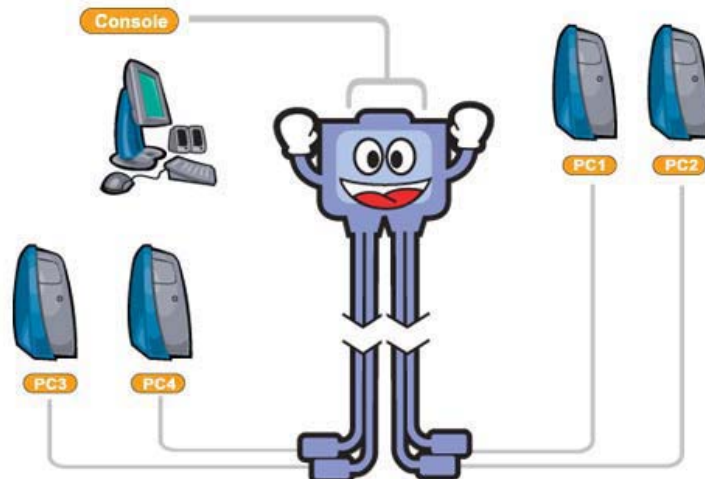

CS-64A

4 Port PS/2 KVM Switch

- Controls 4 computers from a single PS/2 console with speaker
- Built in 6" cables make installation a cinch

PETITE™

Patent No.
4 03 03 391.8

Features

- Controls 4 computers from a single PS/2 console with speaker
- LED display for easy monitoring
- Built in 6" cables make installation a cinch
- All-in-one design
- Auto Scanning
- With speaker support

→ Diagram

Specification

Function		Specification	
PC Connection	DirectDirect	4	
Connectors	Console Connectors	K / B	1 x Mini-DIN-6 F (Purple)
		Video	1 x HDB-15 F (Blue)
		Mouse	1 x Mini-DIN-6 F (Green)
		Speaker	1 x Earphone Jack(F)
	PC Connectors	K / B	4 x Mini-DIN-6 M (Purple)
		Video	4 x HDB-15 M (Blue)
		Mouse	4 x Mini-DIN-6 M (Green)
		Speaker	4 x Earphone Jack(M)
LEDs	On Line	N / A	
	Selected	4 x Green @ Top	
Port Selection		Hotkey	
VGA Resolution		2048 x1536, DDC2B	
Scan Interval		5 seconds	
Housing		Plastic	
Weight		900 g	
Dimensions (L x W x H)		89.5 x 71.9 x 26mm	