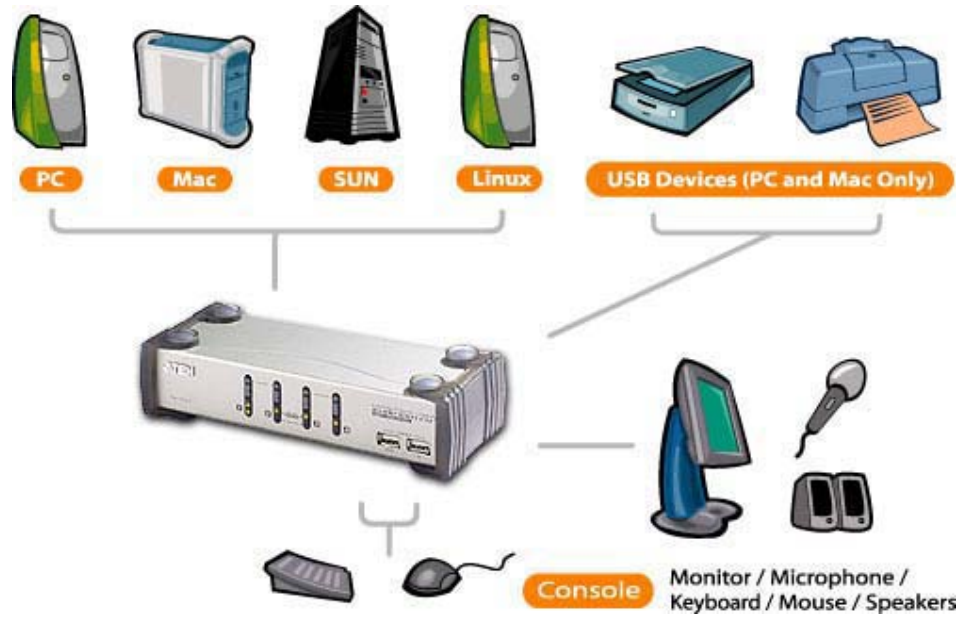

CS-1734A

4 Port USB KVMP Switch

→ Effortlessly share multiple computers, audio and USB devices

master view™

Features

- One console controls 4 computers and 4 additional USB 1.1 devices
- Bidirectional switching and flexible interoperability; switch permits independent PC, independent peripheral, and independent audio function, regardless of KVM switch focus
- Dual interface - supports computers with PS/2 or USB keyboards and mice
- Supports PC, Mac, Linux and Sun systems
- Complete keyboard and mouse emulation for error free booting and realtime switching
- Easy installation - no software required
- Superior video quality; 2048 x 1536; DDC2B
- A lifetime of fireware upgrading
- Audio enabled

→ Front View

→ Rear View

→ Diagram

Specification

Function		Specification
Computer Connections		4
CPU Port Selection		Front Panel Switches; Hotkey
USB Port Selection		Hotkey
LEDs	On Line	4 x Orange
	USB Link	4 x Green
Console Connectors	Keyboard	1 x USB Type A
	Mouse	1 x USB Type A
	Vedio	1 x HDB-15 female
	Audio	1 x Stereo port 1 x Microphone port
CPU Connectors	KVM data	4 x SPDB - 15 female
	Audio	4 x Stereo port 4x Microphone port
USB Peripherals		2 x USB Type A
Firmware Upgrade		1 x RJ-11 socket
Power Adapter		1 x DC 5V jack
Scan Interval		1 - 99 secs. (5 secs. default)
Resolution		Up to 2048 x 1536
Operating Temperature		0 - 50°C
Storage Temperature		-20 - 60°C
Humidity		0 - 80% RH
Housing		Metal
Weight		0.7 kg
Dimensions (L x W x H)		20 x 7.45 x 4.2cm