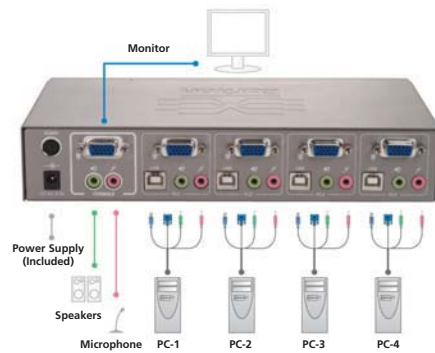

Raritan's SwitchMan USB is available in 2 and 4 port models. Its small footprint saves valuable desk space whether it is in a flat or upright position. And, it comes with everything you need, including cables, to be up and running in minutes.

Easy to connect and operate

Connect both PCs and/or Apple Macs® to SwitchMan USB using Raritan's premium KVM cables for the highest video and audio quality. Your standard USB keyboard, USB mouse and VGA monitor plug right into the back with no software to load or complicated set-up. Standard features such as PC selection buttons, LED indicators, hot-keys and stereo audio switching make SwitchMan operation a snap. Raritan's SwitchMan is available in 2 and 4 port models and can be mounted horizontally or vertically on your desktop. Select any PC to operate by simply pushing the corresponding button or hot-key on your keyboard.

*To qualify for advanced replacement under the standard warranty, you must register the product at http://raritan.com/standard_warranty.

It's easy

- ▶ Switch between computers with a push button or hot-key.
- ▶ Simple installation with color coded cables and plugs.
- ▶ Allows simple upgrades and updates.
- ▶ Plug and play installation with no software to install.
- ▶ Audio buzzer lock-on/off function.
- ▶ Hot Swap feature allows adding or changing devices without the need to power down your PC.
- ▶ Built-in microphone and speaker jacks for high quality multi-media.

It's smart

- ▶ Hot-key and auto-scan enables health monitoring of computers.
- ▶ Share USB devices such as digital cameras, printers, scanners and PDAs between all your computers.
- ▶ Share microphones and stereo speakers for multi-media applications.
- ▶ LED displays for easy status monitoring.
- ▶ Picture-perfect video resolution-up to 2048 x 1536@85Hz.
- ▶ 2 Year warranty.