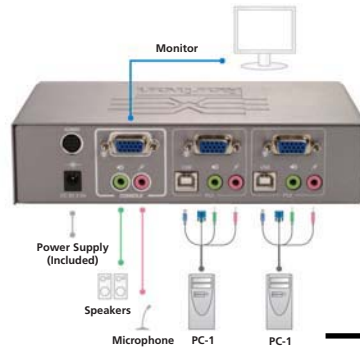

Raritan's SwitchMan USB is available in 2 and 4 port models. Its small footprint saves valuable desk space whether it is in a flat or upright position. And, it comes with everything you need, including cables, to be up and running in minutes.

Easy to connect and operate

Connect both PCs and/or Apple Macs® to SwitchMan USB using Raritan's premium KVM cables for the highest video and audio quality. Your standard USB keyboard, USB mouse and VGA monitor plug right into the back with no software to load or complicated set-up. Standard features such as PC selection buttons, LED indicators, hot-keys and stereo audio switching make SwitchMan operation a snap. Raritan's SwitchMan is available in 2 and 4 port models and can be mounted horizontally or vertically on your desktop. Select any PC to operate by simply pushing the corresponding button or hot-key on your keyboard.

*To qualify for advanced replacement under the standard warranty, you must register the product at http://raritan.com/standard_warranty.

It's easy

- ▶ Switch between computers with a push button or hot-key.
- ▶ Simple installation with color coded cables and plugs.
- ▶ Allows simple upgrades and updates.
- ▶ Plug and play installation with no software to install.
- ▶ Audio buzzer lock-on/off function.
- ▶ Hot Swap feature allows adding or changing devices without the need to power down your PC.
- ▶ Built-in microphone and speaker jacks for high quality multi-media.

It's smart

- ▶ Hot-key and auto-scan enables health monitoring of computers.
- ▶ Share USB devices such as digital cameras, printers, scanners and PDAs between all your computers.
- ▶ Share microphones and stereo speakers for multi-media applications.
- ▶ LED displays for easy status monitoring.
- ▶ Picture-perfect video resolution-up to 2048 x 1536@85Hz.
- ▶ 2 Year warranty.