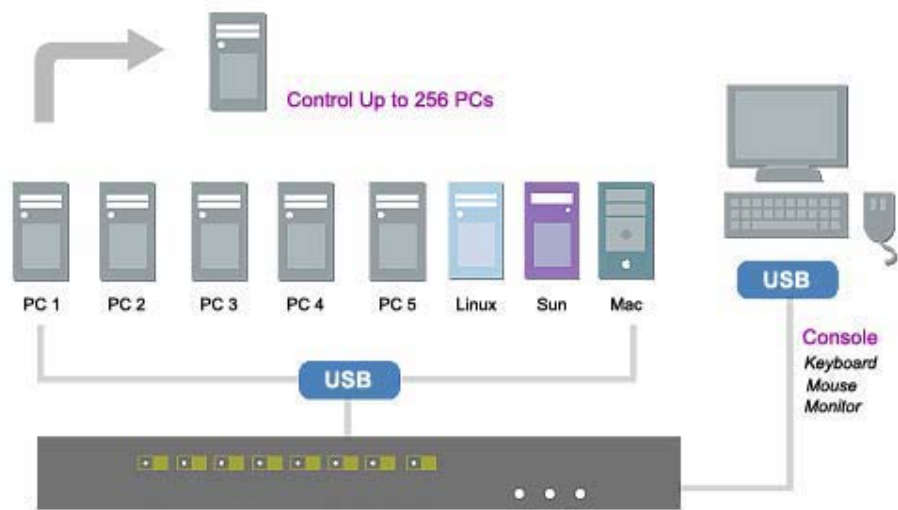

CS-1708

8 port USB KVM Switch

- ➔ Daisy chain up to 31 additional CS-1708 or CS1208A units and control up to 256 computers
- ➔ Supports multimedia USB keyboards

master view™ max

Features

- Control 8 Pure USB computers with one USB K/B, one USB mouse, and one VGA monitor
- Daisy chain up to 31 additional CS-1708 or CS1208A units and control up to 256 computers
- Supports multimedia USB keyboards
- Firmware upgrades to all the chained KVM switches at the same time via the daisy chain cable
- Compatible with all operation platforms: PC, Mac, Sun and Linux
- OSD is mouse driven for quick and convenient navigation of the menu
- OSD selection for OS and keyboard language
- Security - administrator / user password authorization for enhanced security protection (PSP)
- ATEN USB ASIC Inside

➔ Front View

→ Back View

→ Diagram View

Specification

Function		Specification	
PC connections	Direct	8	
	Max via Daisy Chain	256 (32-level)	
Connectors	Console Connectors	K/B	1 x USB Type-A (F)
		Video	1 x HDB15 F(Blue)
		Mouse	1 x USB Type-A (F)
	PC Connectors		8 x SPHD-15 F (Green)
	Chain Ports	In	1 x 25pin D-Type (F)
		Out	1 x 25pin D-Type (M)
	Firmware upgrade		1 x RJ 11 (F)
	Power Jack		1
Button / Switch	Reset	1 x Semi-hidden@front	
	Upgrade/Recover Slide switch	1 x 2-way	
LEDs	On Line / Selected	8 Orange / 8 Green	
	Station ID	2 x orange (7-segement)	
	Power	1 x blue	
Emulation	Keyboard / Mouse	USB	
Port Selection		Hotkeys, OSD	
VGA Resolution		2048 x 1536; DDC, DDC2B	
Scan Interval		1-255 sec.	
Power Consumption		DC5V, 6W	
Housing		Metal	
Weight		2730g	
Dimensions (L x W x H)		433 x 160 x 45mm	