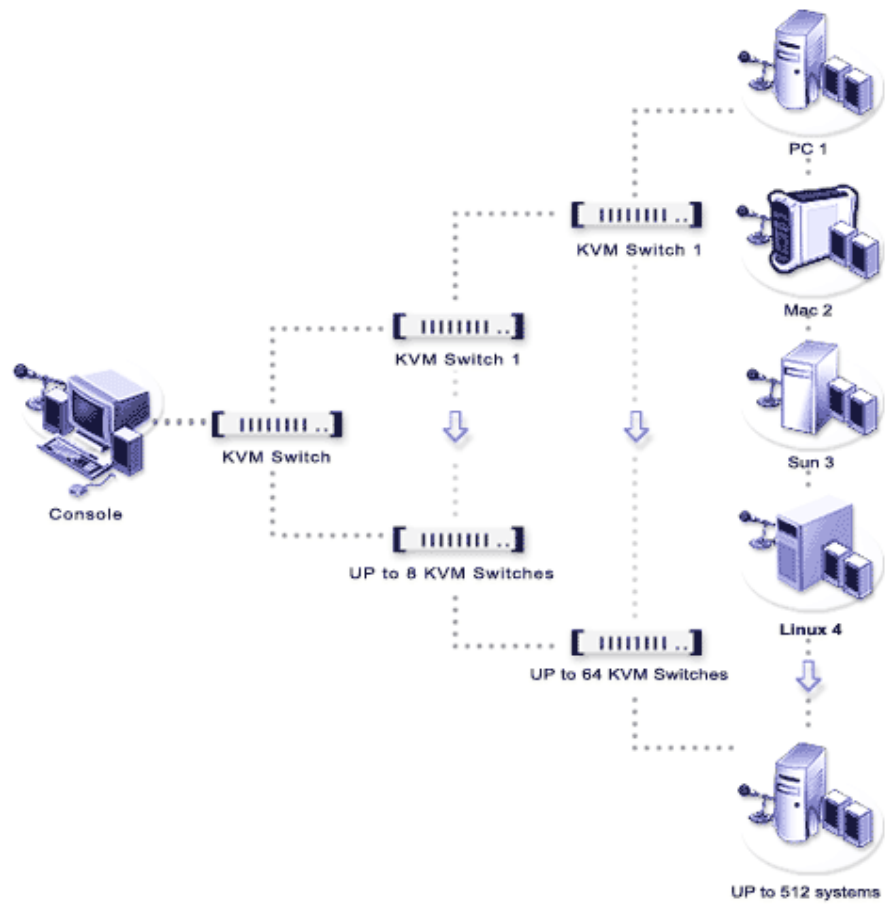

CS-1758

8 Port PS/2 & USB KVM Switch

- ➔ One console controls up to 8 computers directly and cascades to 3 levels ;capable of supporting up to 512 PCs
- ➔ Auto PS/2 and USB interface detection

master view™ max

Patent No.

148431

5,978,389

ZL 98202407.X

29806131.7

Features

- One console controls up to 8 computers directly and cascades to 3 levels ;capable of supporting up to 512 PCs
 - Dual interface - supports computers with PS/2 or USB keyboards and mice.
 - Computer selection via front panel switches, hotkeys, or On Screen
 - Display (OSD)
 - Supports PC, Mac, Linux and Sun systems
 - Fully compliant with USB 1.1 specification
 - Firmware upgradable for life
 - OSD selection for OS and keyboard language
 - Supports Windows 98 or higher, Mac OS 8.6 or higher, Linux Red Hat 7.1 or higher, and Sun Micro systems
 - Audio enabled
 - Auto PS/2 and USB interface detection
 - ATEN USB ASIC Inside
-

→ Front View

→ Back View

→ Diagram

Specification

Function		Specification	
PC connections	Direct	8	
	Max via Daisy Chain	512	
Connectors	Console Connectors	K/B	1 x USB Type-A (F)
		Video	1 x HDB15 F(Blue)
		Mouse	1 x USB Type-A (F)
		Speaker	1 x Earphone Jack F (Green)
		Microphone	1 x Earphone Jack F (Pink)
	PC Connectors	K/B	8 x SPHD15 F (Yellow)
		Video	
		Mouse	
		Speaker	8 x Earphone Jack F (Green)
		Microphone	8 x Earphone Jack F (Pink)
	Firmware upgrade	1 x RJ 11 (F)	
	Power Jack	1	
LEDs	On Line / Selected	8 Orange / 8 Green	
Port Selection		Push button, Hotkey, OSD	
VGA Resolution		2048 x 1536	
Scan Interval		5 seconds (fixed)	
Power Consumption		DC5V, 3.4W	
Housing		Metal	
Weight		2720g	
Dimensions (L x W x H)		432 x 154 x 45mm	
With stacking brackets (L x W x H)		450 x 170 x 67mm	