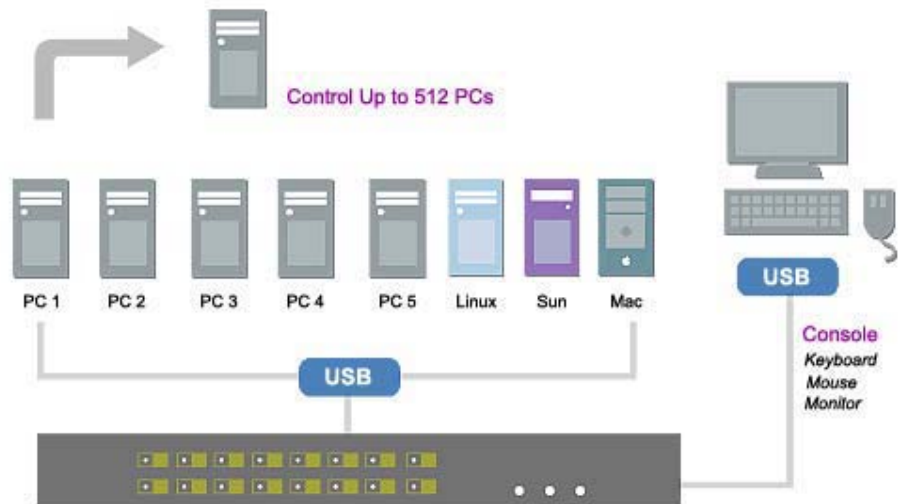

CS-1716

16 port USB KVM Switch

- Daisy chain up to 31 additional CS-1716 or CS1216A units and control up to 512 computers
- Supports multimedia USB keyboards

masterVIEW™max

Features

- Control 16 Pure USB computers with one USB K/B, one USB mouse, and one VGA monitor
 - Daisy chain up to 31 additional CS-1716 or CS1216A units and control up to 512 computers
 - Supports multimedia USB keyboards
 - Firmware upgrades to all the chained KVM switches at the same time via the daisy chain cable
 - Compatible with all operation platforms: PC, Mac, Sun and Linux
 - OSD is mouse driven for quick and convenient navigation of the menu
 - OSD selection for OS and keyboard language
 - Security - administrator/ user password authorization for enhanced security protection (PSP)
 - ATEN USB ASIC Inside
-

→ Front View

→ Back View

→ Diagram View

Specification

Function		Specification	
PC connections	Direct	16	
	Max via Daisy Chain	512 (32-level)	
Connectors	Console Connectors	K/B	1 x USB Type-A (F)
		Video	1 x HDB15 F(Blue)
		Mouse	1 x USB Type-A (F)
	PC Connectors		16 x SPHD-15 F (Green)
	Chain Ports	In	1 x 25pin D-Type (F)
		Out	1 x 25pin D-Type (M)
	Firmware upgrade		1 x RJ 11 (F)
	Power Jack		1
Button / Switch	Reset	1 x Semi-hidden@front	
	Upgrade/Recover Slide switch	1 x 2-way	
LEDs	On Line / Selected	16 Orange / 16 Green	
	Station ID	2 x orange (7-segement)	
	Power	1 x blue	
Emulation	Keyboard / Mouse	USB	
Port Selection		Hotkeys, OSD	
VGA Resolution		2048 x 1536; DDC, DDC2B	
Scan Interval		1-255 sec.	
Power Consumption		DC5V, 6.5W	
Housing		Metal	
Weight		2900g	
Dimensions (L x W x H)		433 x 160 x 45mm	