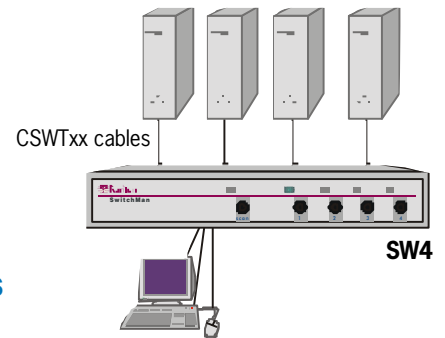

SwitchMan

Raritan's SwitchMan is available in 2- and 4-port models (with or without cables). Place the unit flat or upright to save even more space on your desktop. Select PCs by touching individual channel push-buttons or by using simple hot-key commands through your keyboard.

Features

- ▶ Works with desktops, workstations, servers, and laptops
- ▶ Offers flawless PC boot up and operation
- ▶ Prevents keyboard lockups through:
 - Complete keyboard/mouse emulation
 - Dedicated processors for each PC
- ▶ Picture-perfect 1600 x 1200 video resolution @ 75 Hz
- ▶ Provides AutoScan PC at a user selectable rate
- ▶ Offers PS/2 Microsoft IntelliMouse support
- ▶ Allows switching between PCs from front panel push-buttons with LED indicators or easy hot-key commands
- ▶ Gets power from connected PCs
- ▶ Uses Raritan's ultra-thin coax, tangle-proof cables or male-to-male KVM cables
- ▶ Provides color-coded connectors for easy setup
- ▶ Supports USB, Sun and Macintosh PCs with Raritan's unique interface converters*

SW4

OR

SW2

When you're ready to take control, do it with Raritan's SwitchMan.

Specifications

SW2 (2-Port)	
SW2-2C (2-Port with 2 CSWT18 cables)	
SW4 (4-Port)	
SW4-4C (4-Port with 2 CSWT18 cables)	
Dimensions	10.00" (W) x 5.50" (D) x 2.13" (H) 256mm (W) x 140mm (D) x 53mm (H)
Weight	1.7 lbs (0.77 kg)
User Connection Ports	VGA monitor HD15 (F) PS/2 keyboard mini-DIN 6 pin (F) PS/2 mouse mini-DIN 6 pin (F)
PC Connection Ports	VGA monitor HD15 (F) PS/2 keyboard mini-DIN 6 pin (F) PS/2 mouse mini-DIN 6 pin (F)
Agency Approvals	FCC Class B, CE
DC Power Supply	6V/1.4A (Optional)
Standard Warranty	Two Years with Advanced Replacement**