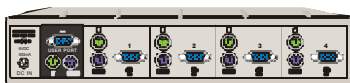

SwitchMan

Raritan's SwitchMan is available in 2- and 4-port models (with or without cables). Place the unit flat or upright to save even more space on your desktop. Select PCs by touching individual channel push-buttons or by using simple hot-key commands through your keyboard.

Features

- Works with desktops, workstations, servers, and laptops
- Offers flawless PC boot up and operation
- Prevents keyboard lockups through:
  - Complete keyboard/mouse emulation
  - Dedicated processors for each PC
- Picture-perfect 1600 x 1200 video resolution @ 75 Hz
- Provides AutoScan PC at a user selectable rate
- Offers PS/2 Microsoft IntelliMouse support
- Allows switching between PCs from front panel push-buttons with LED indicators or easy hot-key commands
- Gets power from connected PCs
- Uses Raritan's ultra-thin coax, tangle-proof cables or male-to-male KVM cables
- Provides color-coded connectors for easy setup
- Supports USB, Sun and Macintosh PCs with Raritan's unique interface converters*

SW4

OR