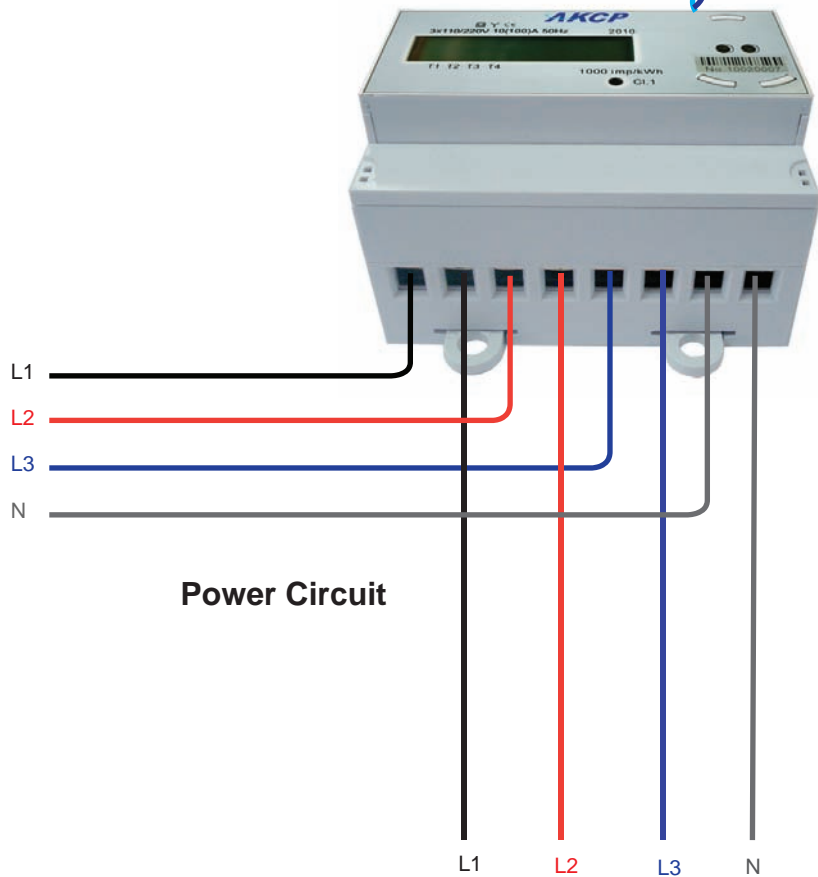

Power Monitor Sensor Explained

Single Phase
Power Monitor Sensor
50Hz/60Hz

Web interface for PMS

Up to
64 PMS
per SEC5E

securityprobe 5E

Power Monitor Sensor Explained

Three Phase Power Monitor Sensor 50Hz/60Hz

Up to
64 PMS
per SEC5E

securityprobe 5E

Web interface for PMS

Current Transformers Explained

Web interface for PMS