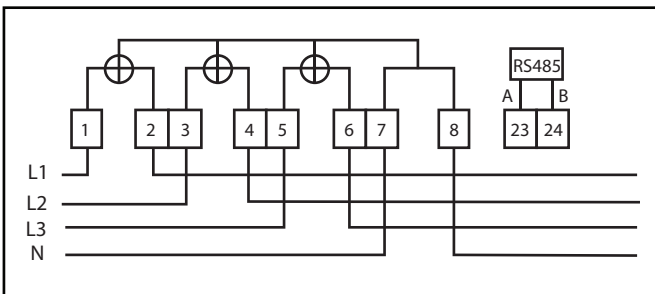

Power Monitor Sensor Explained

Single Phase
Power Monitor Sensor
50Hz/60Hz

Web interface for PMS

Up to
64 PMS
per SEC5E

securityprobe 5E

Power Monitor Sensor Explained

Three Phase Power Monitor Sensor 50Hz/60Hz

Up to
64 PMS
per SEC5E

securityprobe 5E

Web interface for PMS

Current Transformers Explained

Web interface for PMS