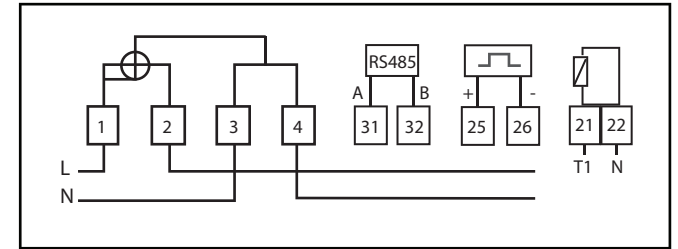

Power Monitor Sensor Explained

Single Phase
Power Monitor Sensor
50Hz/60Hz

Web interface for PMS

Up to
64 PMS
per SEC5E

securityprobe 5E

Power Monitor Sensor Explained

Three Phase Power Monitor Sensor 50Hz/60Hz

Up to
64 PMS
per SEC5E

securityprobe 5E

Web interface for PMS

Current Transformers Explained

Web interface for PMS