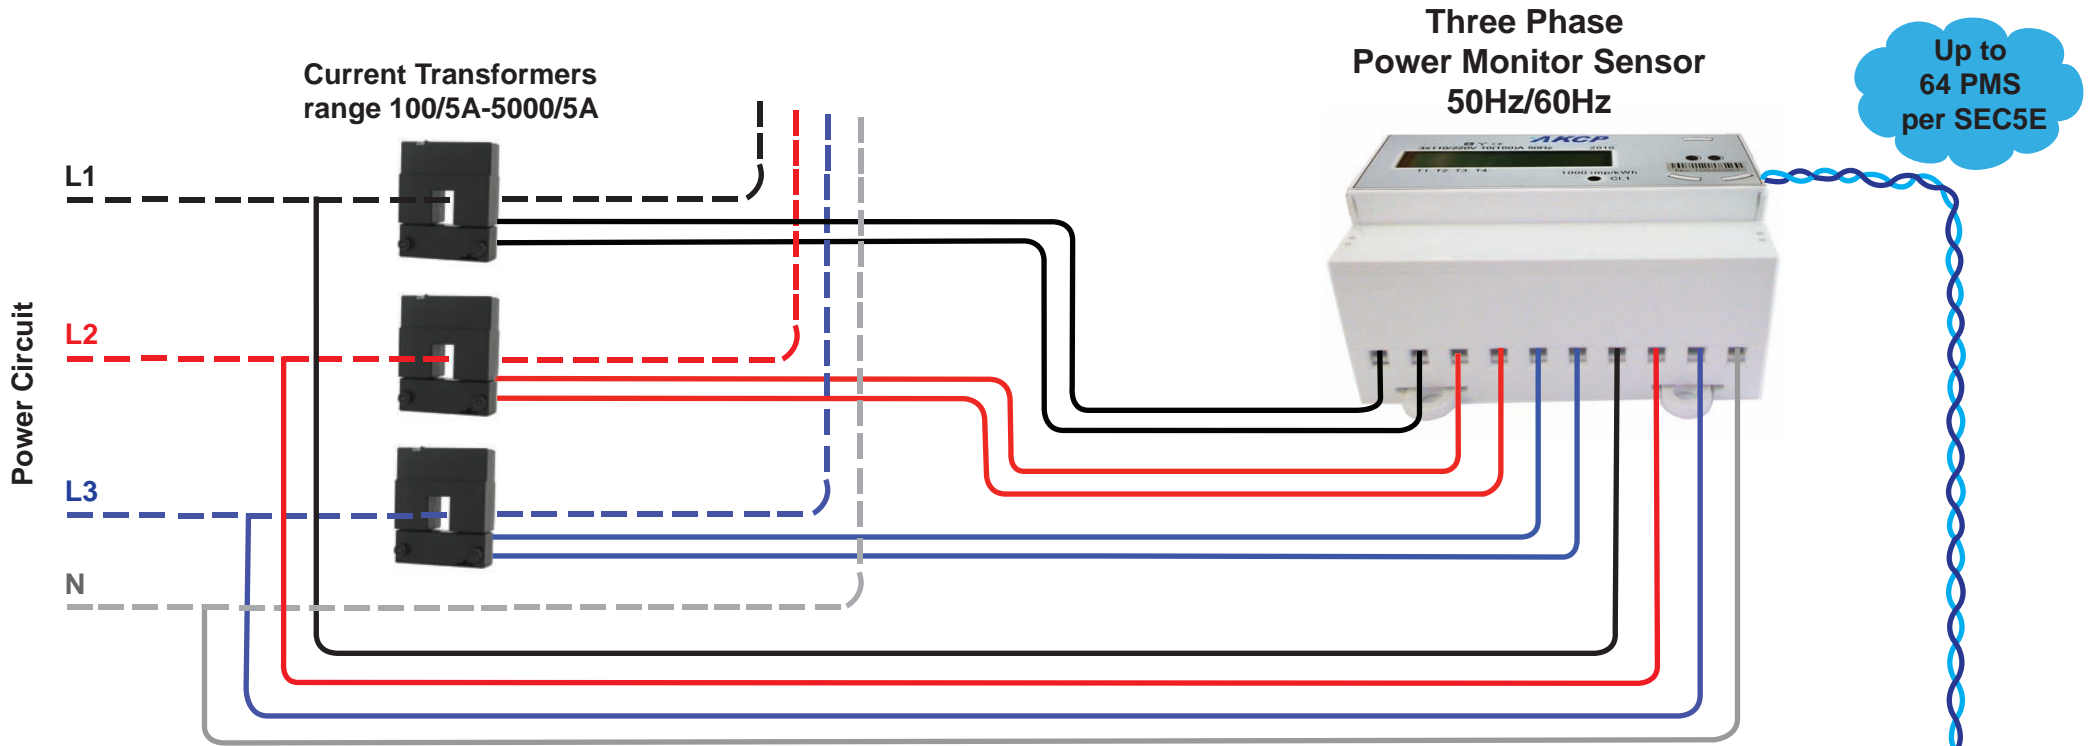

Power Monitor Sensor Explained

Single Phase
Power Monitor Sensor
50Hz/60Hz

Web interface for PMS

Up to
64 PMS
per SEC5E

securityprobe 5E

Power Monitor Sensor Explained

Three Phase Power Monitor Sensor 50Hz/60Hz

Up to
64 PMS
per SEC5E

securityprobe 5E

Web interface for PMS

Current Transformers Explained

Web interface for PMS