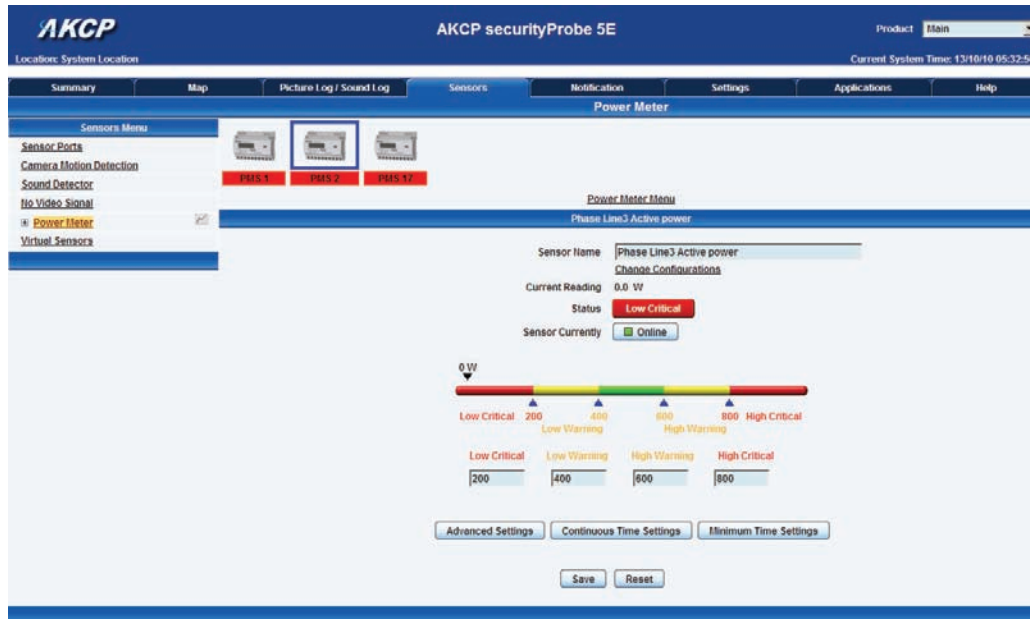

Power Monitor Sensor Explained

Single Phase
Power Monitor Sensor
50Hz/60Hz

Web interface for PMS

Up to
64 PMS
per SEC5E

securityprobe 5E

Power Monitor Sensor Explained

Three Phase Power Monitor Sensor 50Hz/60Hz

Up to
64 PMS
per SEC5E

securityprobe 5E

Web interface for PMS

Current Transformers Explained

Web interface for PMS