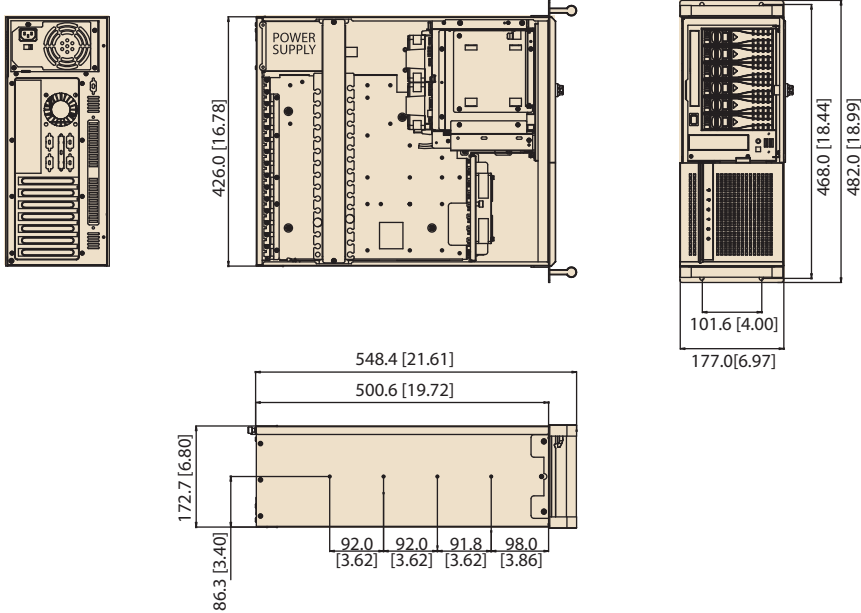

### Specifications

Drive Bay	External		
	Slim Optical Drive (Front-accessible)	1	
	3.5"	1	
	Hot Swap	6 (Compatible with 3.5" or 2.5" devices)	
Cooling	Fan	1 (12 cm / 114 CFM) + 2 (8 cm / 47 CFM each) for SATA storage unit	
	Air Filter	Yes	
Front I/O Interface	USB	2	
Miscellaneous	LED Indicators	System: Power, HDD (for IDE drives only), fan, temperature, LAN1 and LAN2 SATA HDD trays: HDD power and activity	
	Rear Panel	Five 9-pin D-Sub and one 25-pin D-Sub openings	
Environment	Operating	Non-Operating	
	Temperature	0 ~ 40° C (32 ~ 104° F)	-20 ~ 60° C (-4 ~ 140° F)
	Humidity	10 ~ 85% @ 40° C, non-condensing	10 ~ 95% @ 40° C, non-condensing
	Vibration (5 ~ 500 Hz)	1 Grms	2 G
	Shock	10 G (with 11 ms duration, half sine wave)	
Physical Characteristics	Dimensions (W x H x D)	482 x 177 x 501 mm (19" x 7" x 19.8")	
	Weight	19.0 kg (41.8 lb)	

Rear view

Easy-to-maintain system fan

Six hot-swappable SATA HDD trays

**Dimensions**

Unit: mm [inch]

**Ordering Information**

Part Number	Power Supply
ACP-4360MB-00XBE	Without power supply, with ATX switch

**Optional Accessories**

Part Number	Description
96CB-SATAPOWER-6P2	SATA power wire 6-pin to big 4-pin (for slim ODD)

**Power Supply Options**

Part Number	Specifications	
	Watts	Input
PS8-400ATX-ZE	400W	AC 100 ~ 240 V (full range)
PS8-500ATX-ZE	500W	AC 100 ~ 240 V (full range)
PS8-700ATX-ZE	700W	AC 100 ~ 240 V (full range)
RPS8-500ATX-XE (1+1 redundant)	500W	AC 100 ~ 240 V (full range)