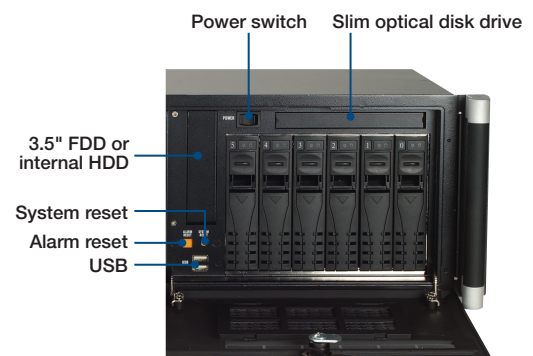

### Features

- Supports up to 6 SATA HDDs
- Support ATX/uATX motherboard
- Supports one slim optical disk drive and one 3.5" device or internal HDD
- LED indicators for LAN connectivity and alarm notification for redundant power supply, HDD activity, system fan and in-chassis temperature
- Reusable, front-accessible filters for easy maintenance

### Specifications

Drive Bay	External		
	Slim Optical Drive (Front-accessible)	1	
	3.5"	1	
	Hot Swap	6 (Compatible with 3.5" or 2.5" devices)	
Cooling	Fan	1 (12 cm / 114 CFM) + 2 (8 cm / 47 CFM each) for SATA storage unit	
	Air Filter	Yes	
Front I/O Interface	USB	2	
Miscellaneous	LED Indicators	System: Power, HDD (for IDE drives only), fan, temperature, LAN1 and LAN2 SATA HDD trays: HDD power and activity	
	Rear Panel	Five 9-pin D-Sub and one 25-pin D-Sub openings	
Environment	Operating	Non-Operating	
	Temperature	0 ~ 40° C (32 ~ 104° F)	-20 ~ 60° C (-4 ~ 140° F)
	Humidity	10 ~ 85% @ 40° C, non-condensing	10 ~ 95% @ 40° C, non-condensing
	Vibration (5 ~ 500 Hz)	1 Grms	2 G
	Shock	10 G (with 11 ms duration, half sine wave)	
Physical Characteristics	Dimensions (W x H x D)	482 x 177 x 501 mm (19" x 7" x 19.8")	
	Weight	19.0 kg (41.8 lb)	

Rear view

Easy-to-maintain system fan

Six hot-swappable SATA HDD trays

**Dimensions**

Unit: mm [inch]

**Ordering Information**

Part Number	Power Supply
ACP-4360MB-00XBE	Without power supply, with ATX switch