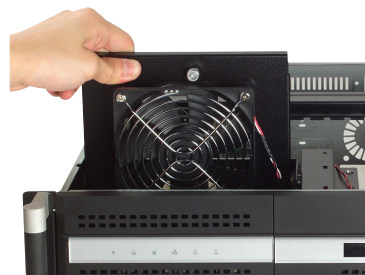

Easy-to-maintain system fan