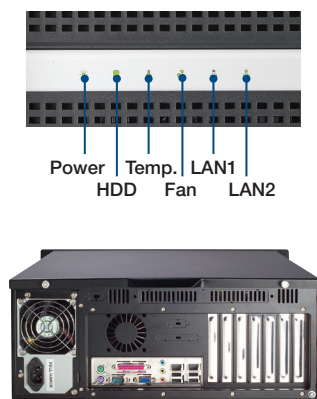

## 4U Rackmount Chassis with 6 Hot-Swap SATA Trays for RAID

CE FCC

### Features

- Supports up to 6 SATA HDDs
- Support ATX/uATX motherboard
- Supports one slim optical disk drive and one 3.5" device or internal HDD
- LED indicators for LAN connectivity and alarm notification for redundant power supply, HDD activity, system fan and in-chassis temperature
- Reusable, front-accessible filters for easy maintenance

### Specifications

Drive Bay	External		
	Slim Optical Drive (Front-accessible)	1	
	3.5"	1	
	Hot Swap	6 (Compatible with 3.5" or 2.5" devices)	
Cooling	Fan	1 (12 cm / 114 CFM) + 2 (8 cm / 47 CFM each) for SATA storage unit	
	Air Filter	Yes	
Front I/O Interface	USB	2	
Miscellaneous	LED Indicators	System: Power, HDD (for IDE drives only), fan, temperature, LAN1 and LAN2 SATA HDD trays: HDD power and activity	
	Rear Panel	Five 9-pin D-Sub and one 25-pin D-Sub openings	
Environment	Operating	Non-Operating	
	Temperature	0 ~ 40° C (32 ~ 104° F)	-20 ~ 60° C (-4 ~ 140° F)
	Humidity	10 ~ 85% @ 40° C, non-condensing	10 ~ 95% @ 40° C, non-condensing
	Vibration (5 ~ 500 Hz)	1 Grms	2 G
	Shock	10 G (with 11 ms duration, half sine wave)	
Physical Characteristics	Dimensions (W x H x D)	482 x 177 x 501 mm (19" x 7" x 19.8")	
	Weight	19.0 kg (41.8 lb)	