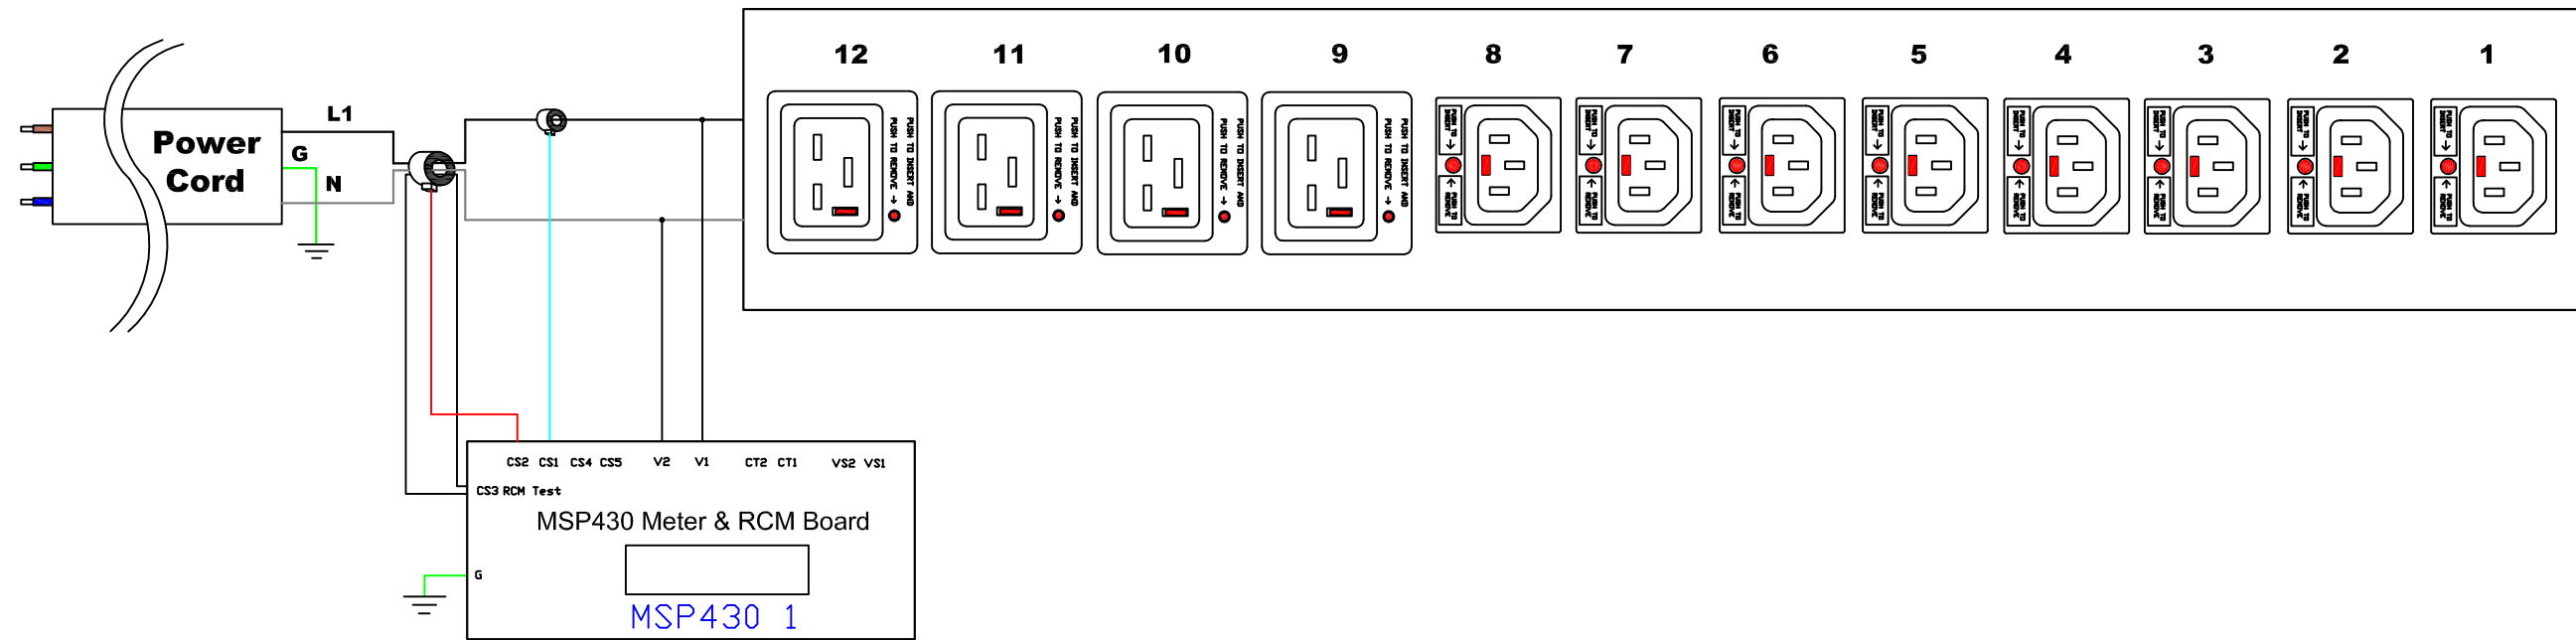

MODULE 1

 A brand of 		PROJECTION THIRD ANGLE	DO NOT SCALE DRAWING	TITLE: iPDU 0U, Metered Only, Single phase 16A / 200~240V Input : N/A Output : (8) C13 Locking, (4) C19 Locking
			SHEET 1 OF 1	
Drawing Maker: Tomy	NOV/06/2013	THIS DRAWING AND SPECIFICATIONS HEREIN ARE THE PROPERTY OF RARITAN, INC. AND SHALL NOT BE COPIED, REPRODUCED OR USED, IN WHOLE OR IN PART, AS THE BASIS FOR THE MANUFACTURE OR SALE OF ITEMS WITHOUT WRITTEN PERMISSION FROM RARITAN, INC. THIS DRAWING IS BASED UPON LATEST AVAILABLE INFORMATION AND IS SUBJECT TO CHANGE WITHOUT NOTICE.		DWG NO.
Design Engineer:				TPX3-1266N-E2M5
Approver: Alex Lee	NOV/06/2013			REV. 2A