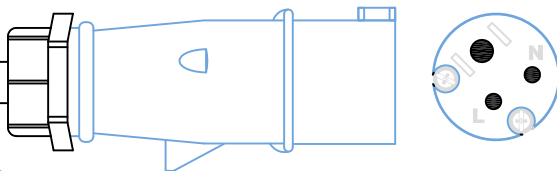

IEC60320 C20

**MODULE 1**

IEC60320 C19

PXI-IEC16AC19

IEC60309 16A

<p><b>Raritan</b> A brand of  <b>legrand</b></p>	PROJECTION THIRD ANGLE	DO NOT SCALE DRAWING <b>SHEET 1 OF 1</b>	TITLE: iPDU 1 U Single Phase, 16A/200V-240V Plug Type: IEC60320 C20 Outlet Type:(12) C13	
	Drawing Maker: Michael Lin    APR/25/2017 Design Engineer: Approver: Alex Lee    APR/25/2017	THIS DRAWING AND SPECIFICATIONS HEREIN ARE THE PROPERTY OF RARITAN, INC. AND SHALL NOT BE COPIED, REPRODUCED OR USED, IN WHOLE OR IN PART, AS THE BASIS FOR THE MANUFACTURE OR SALE OF ITEMS WITHOUT WRITTEN PERMISSION FROM RARITAN, INC. THIS DRAWING IS BASED UPON LATEST AVAILABLE INFORMATION AND IS SUBJECT TO CHANGE WITHOUT NOTICE.		DWG NO. <b>TPX3-5260R</b>