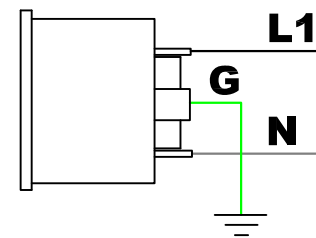

IEC60320 C20

**MODULE 1**

IEC60320 C19

PXI-IEC16AC19

IEC60309 16A

<p><b>Raritan</b> A brand of  <b>legrand</b></p>	PROJECTION THIRD ANGLE	DO NOT SCALE DRAWING <b>SHEET 1 OF 1</b>	TITLE: iPDU 1 U Single Phase, 16A/200V-240V Plug Type: IEC60320 C20 Outlet Type:(12) C13	
	Drawing Maker: Michael Lin    APR/25/2017 Design Engineer: Approver: Alex Lee    APR/25/2017	THIS DRAWING AND SPECIFICATIONS HEREIN ARE THE PROPERTY OF RARITAN, INC. AND SHALL NOT BE COPIED, REPRODUCED OR USED, IN WHOLE OR IN PART, AS THE BASIS FOR THE MANUFACTURE OR SALE OF ITEMS WITHOUT WRITTEN PERMISSION FROM RARITAN, INC. THIS DRAWING IS BASED UPON LATEST AVAILABLE INFORMATION AND IS SUBJECT TO CHANGE WITHOUT NOTICE.		DWG NO. <b>TPX3-5260R</b>