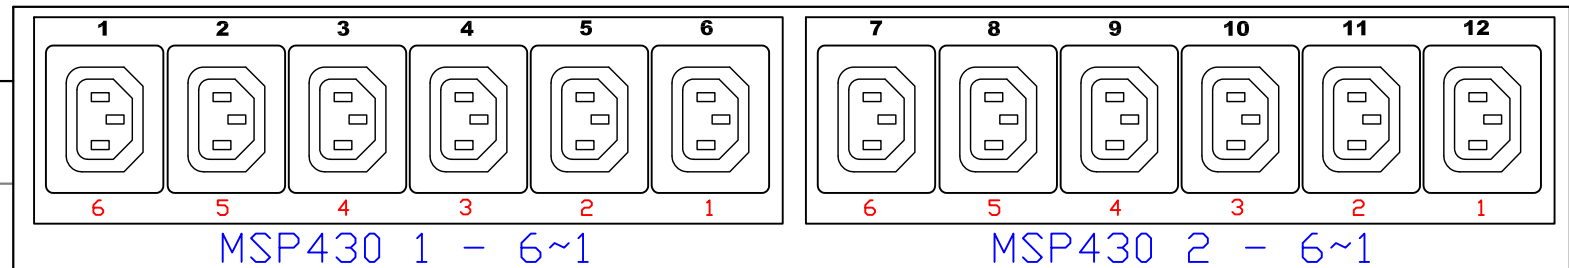

IEC60320 C20

**MODULE 1**

IEC60320 C19

PXI-IEC16AC19

IEC60309 16A

<p><b>Raritan</b> A brand of  <b>legrand</b></p>	PROJECTION THIRD ANGLE	DO NOT SCALE DRAWING <b>SHEET 1 OF 1</b>	TITLE: iPDU 1 U Single Phase, 16A/200V-240V Plug Type: IEC60320 C20 Outlet Type:(12) C13	
	Drawing Maker: Michael Lin    APR/25/2017 Design Engineer: Approver: Alex Lee    APR/25/2017	THIS DRAWING AND SPECIFICATIONS HEREIN ARE THE PROPERTY OF RARITAN, INC. AND SHALL NOT BE COPIED, REPRODUCED OR USED, IN WHOLE OR IN PART, AS THE BASIS FOR THE MANUFACTURE OR SALE OF ITEMS WITHOUT WRITTEN PERMISSION FROM RARITAN, INC. THIS DRAWING IS BASED UPON LATEST AVAILABLE INFORMATION AND IS SUBJECT TO CHANGE WITHOUT NOTICE.		DWG NO. <b>TPX3-5260R</b>