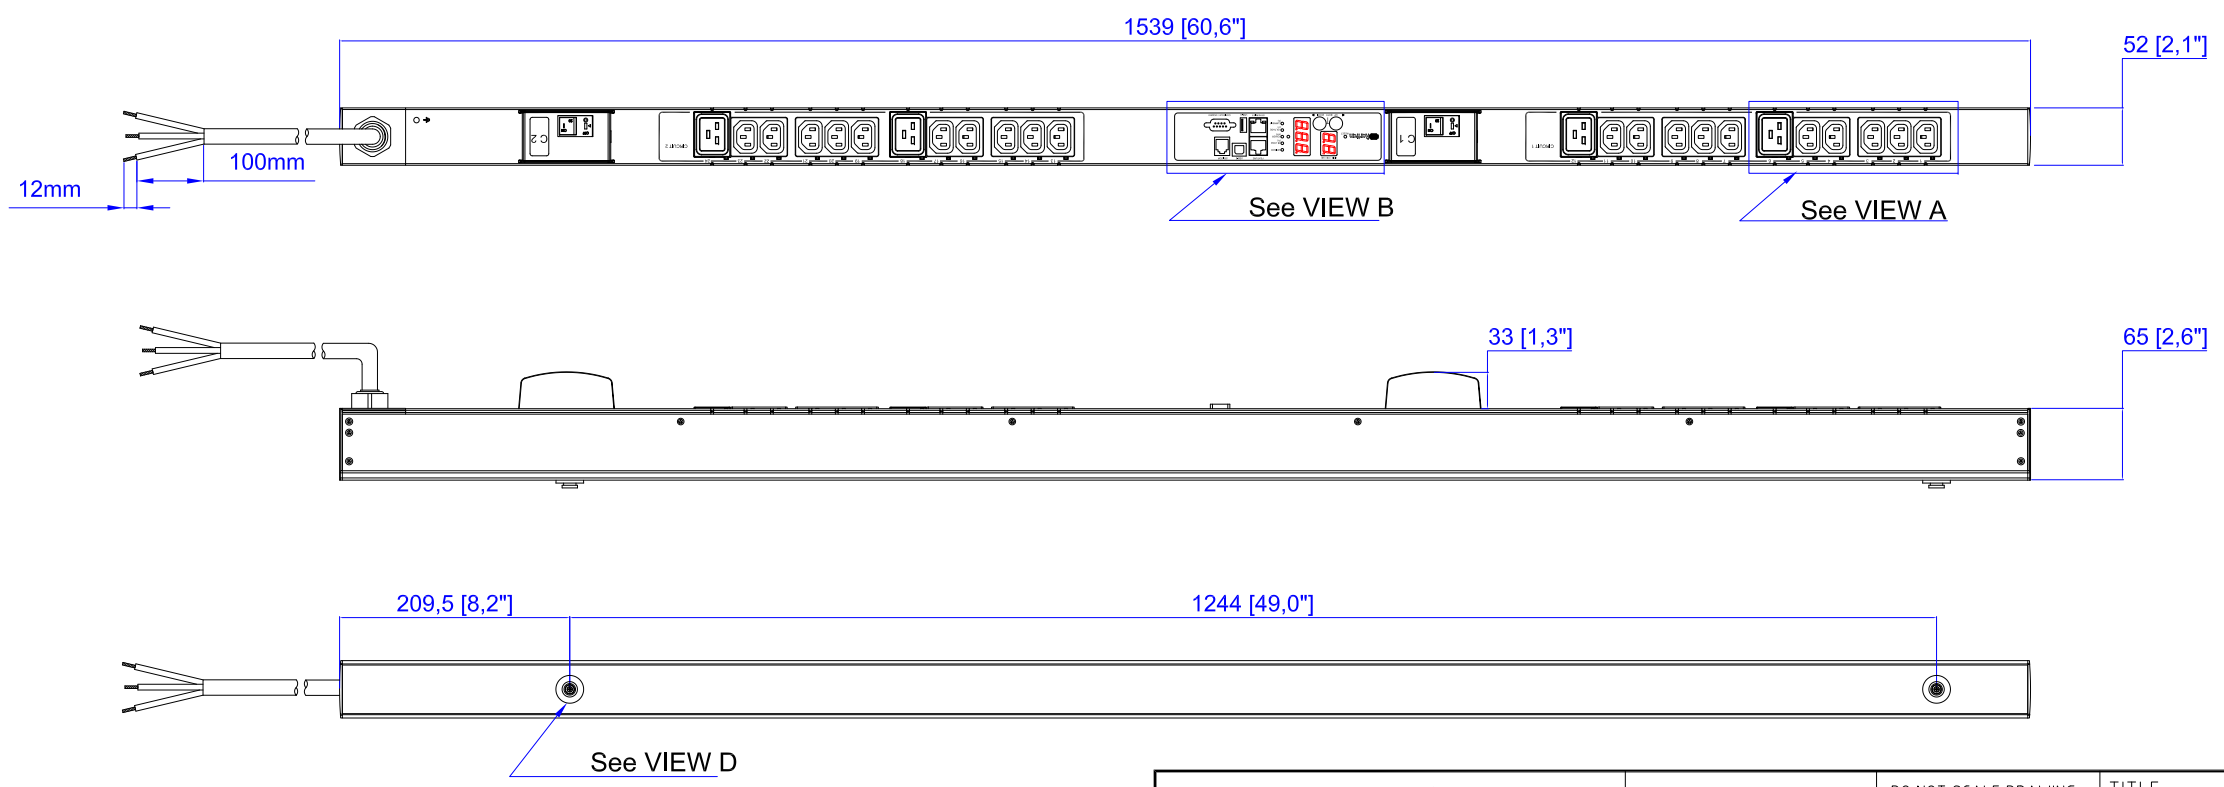

VIEW A

VIEW B

NOTES:
ALL DIMENSIONS ARE MILLIMETERS[INCHES].

 www.raritan.com	PROJECTION THIRD ANGLE	DO NOT SCALE DRAWING SHEET 1 OF 1	TITLE: iPDU Zero U, Single Phase, 32A/200-240V, Input: Non plug Output: (20)IEC320 C13 & (4)IEC320 C19. DWG NO. MPX2-2493N
	THIS DRAWING AND SPECIFICATIONS HEREIN ARE THE PROPERTY OF RARITAN, INC. AND SHALL NOT BE COPIED, REPRODUCED OR USED, IN WHOLE OR IN PART, AS THE BASIS FOR THE MANUFACTURE OR SALE OF ITEMS WITHOUT WRITTEN PERMISSION FROM RARITAN, INC. THIS DRAWING IS BASED UPON LATEST AVAILABLE INFORMATION AND IS SUBJECT TO CHANGE WITHOUT NOTICE.		
DRAWN : EVA LIN ENGINEER: Kevin_L APPROVED: Kevin_C	Apr. 11,2011 Apr. 11,2011 Apr. 11,2011		