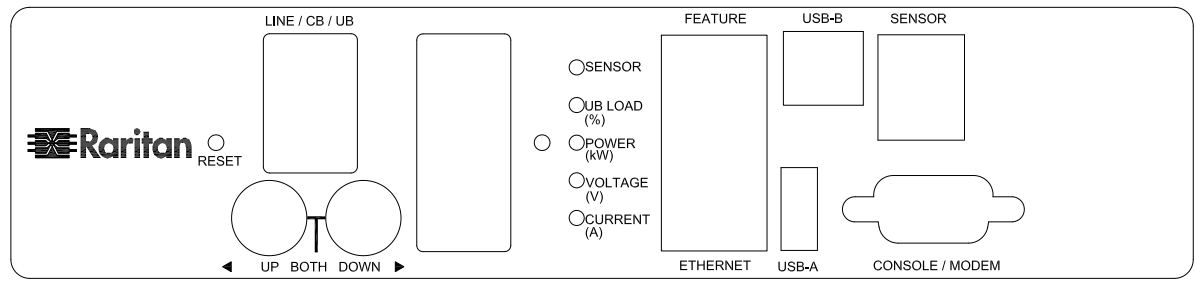

VIEW A

VIEW B

NOTES:
ALL DIMENSIONS ARE MILLIMETERS[INCHES].

 www.raritan.com	PROJECTION THIRD ANGLE	DO NOT SCALE DRAWING SHEET 1 OF 1	TITLE: iPDU Zero U, Single Phase, 32A/200-240V, Input: Non plug Output: (20)IEC320 C13 & (4)IEC320 C19. DWG NO. MPX2-2493N
	THIS DRAWING AND SPECIFICATIONS HEREIN ARE THE PROPERTY OF RARITAN, INC. AND SHALL NOT BE COPIED, REPRODUCED OR USED, IN WHOLE OR IN PART, AS THE BASIS FOR THE MANUFACTURE OR SALE OF ITEMS WITHOUT WRITTEN PERMISSION FROM RARITAN, INC. THIS DRAWING IS BASED UPON LATEST AVAILABLE INFORMATION AND IS SUBJECT TO CHANGE WITHOUT NOTICE.		
DRAWN : EVA LIN ENGINEER: Kevin_L APPROVED: Kevin_C	Apr. 11,2011 Apr. 11,2011 Apr. 11,2011		