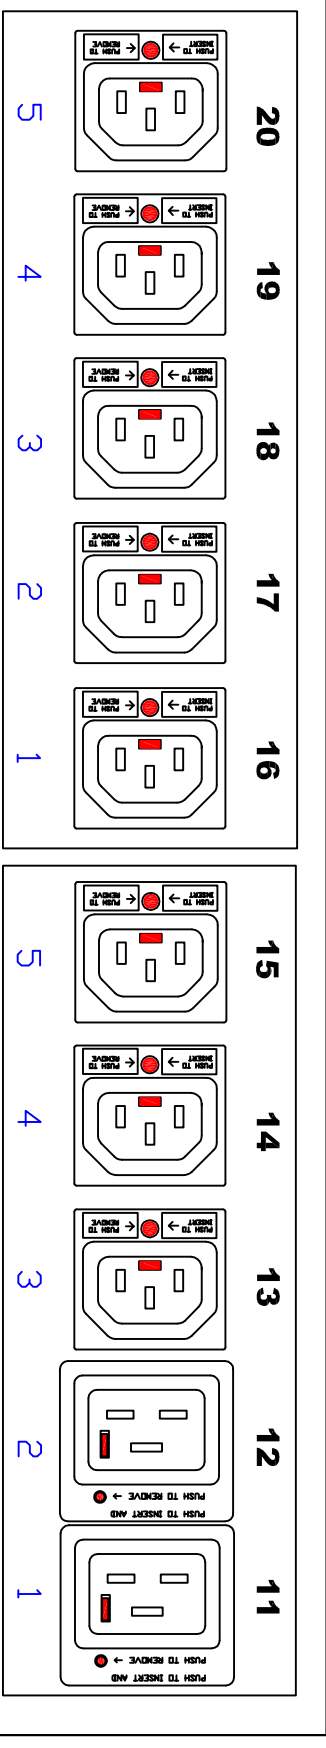

MODULE 1

MODULE 2

MODULE 3

 A brand of		PROJECTION THIRD ANGLE		DO NOT SCALE DRAWING SHEET 1 OF 1	
DRAWN : Albert		JUL /07 /2017		TITLE: iPDU 0U, Metered & Switched, Three phase, Wye 16A / 380~415V Input : IEC60309 16A 3P Y Output : (24) C13, (6) C19	
ENGINEER:				DWG NO. TPX3-5648-E2M5	
APPROVED: Alex.Lee		JUL/07/2017		REV. 2A	

THIS DRAWING AND SPECIFICATIONS HEREIN ARE THE PROPERTY OF RARITAN, INC. AND SHALL NOT BE COPIED, REPRODUCED OR USED, IN WHOLE OR IN PART, AS THE BASIS FOR THE MANUFACTURE OR SALE OF ITEMS WITHOUT WRITTEN PERMISSION FROM RARITAN, INC. THIS DRAWING IS BASED UPON LATEST AVAILABLE INFORMATION AND IS SUBJECT TO CHANGE WITHOUT NOTICE.