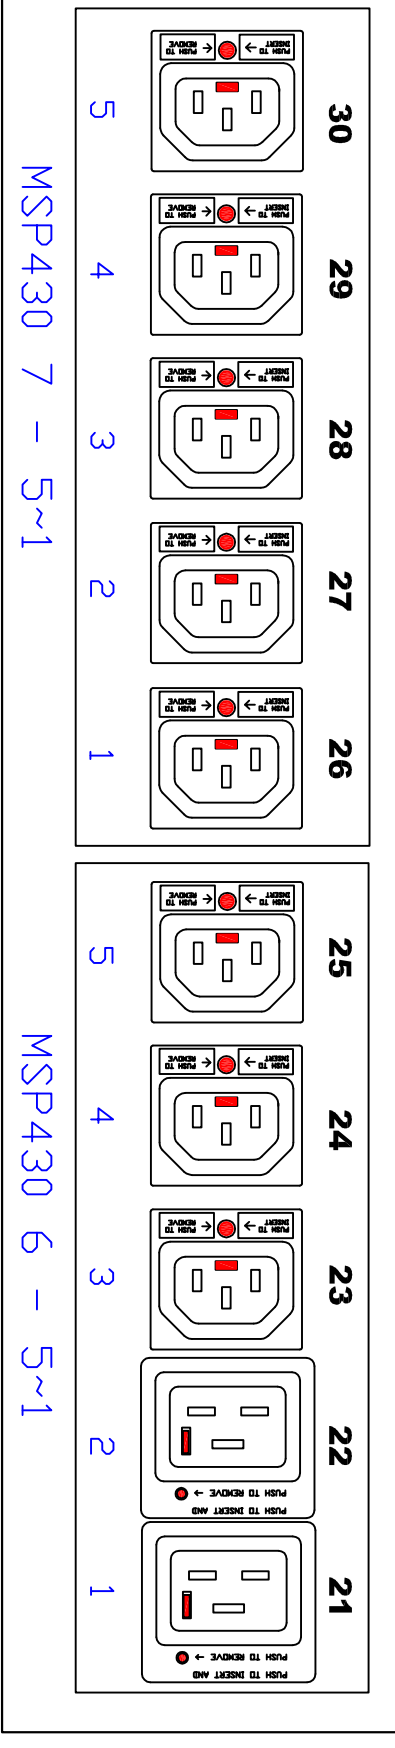

MODULE 1

MODULE 2

MODULE 3

 A brand of		PROJECTION THIRD ANGLE		DO NOT SCALE DRAWING SHEET 1 OF 1	
DRAWN : Albert		JUL /07 /2017		TITLE: iPDU 0U, Metered & Switched, Three phase, Wye 16A / 380~415V Input : IEC60309 16A 3P Y Output : (24) C13, (6) C19	
ENGINEER:				DWG NO. TPX3-5648-E2M5	
APPROVED: Alex.Lee		JUL/07/2017		REV. 2A	