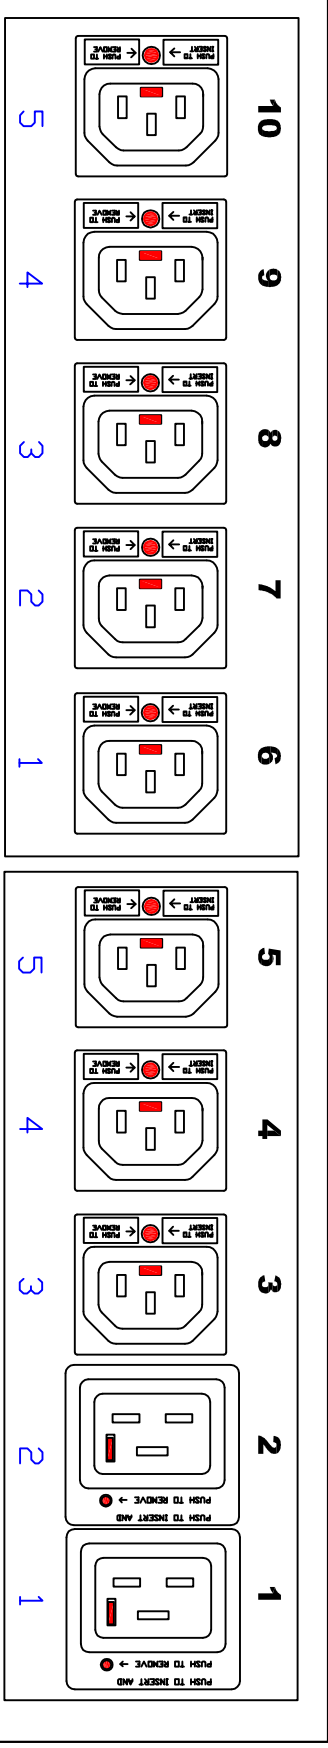

MODULE 1

MODULE 2

MODULE 3

 A brand of		PROJECTION THIRD ANGLE		DO NOT SCALE DRAWING SHEET 1 OF 1	
DRAWN : Albert		JUL /07 /2017		TITLE: iPDU 0U, Metered & Switched, Three phase, Wye 16A / 380~415V Input : IEC60309 16A 3P Y Output : (24) C13, (6) C19	
ENGINEER:				DWG NO. TPX3-5648-E2M5	
APPROVED: Alex.Lee		JUL/07/2017		REV. 2A	

THIS DRAWING AND SPECIFICATIONS HEREIN ARE THE PROPERTY OF RARITAN, INC. AND SHALL NOT BE COPIED, REPRODUCED OR USED, IN WHOLE OR IN PART, AS THE BASIS FOR THE MANUFACTURE OR SALE OF ITEMS WITHOUT WRITTEN PERMISSION FROM RARITAN, INC. THIS DRAWING IS BASED UPON LATEST AVAILABLE INFORMATION AND IS SUBJECT TO CHANGE WITHOUT NOTICE.