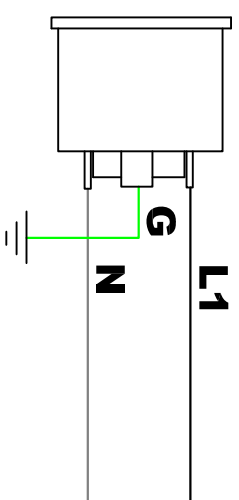

IEC60320 C20