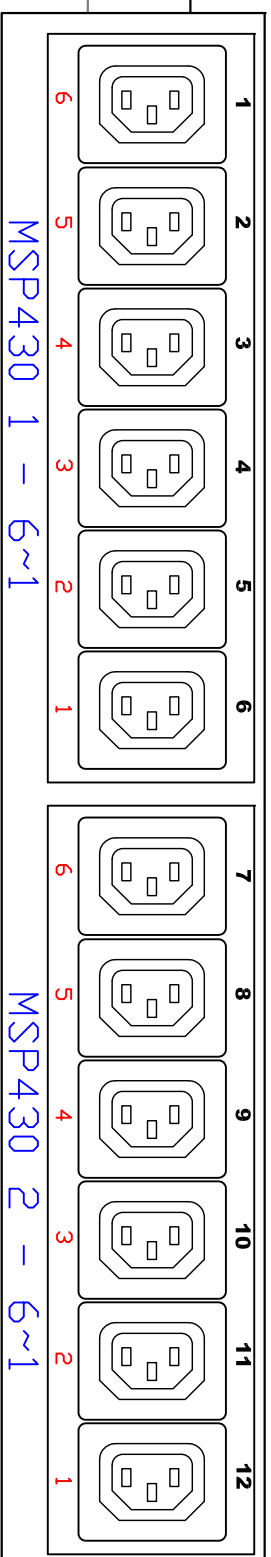

IEC60320 C20

MODULE 1

IEC60320 C19

CLIPSAL  
56P315

**Raritan**  
A brand of **Legrand**

Drawing Maker: Albert.Lee      OCT/24/2017

Design Engineer:                      OCT/24/2017

Approver: Alex Lee                    OCT/24/2017

PROJECTION  
THIRD ANGLE

DO NOT SCALE DRAWING  
SHEET 1 OF 1

THIS DRAWING AND SPECIFICATIONS HEREIN ARE THE PROPERTY OF RARITAN, INC. AND SHALL NOT BE COPIED, REPRODUCED OR USED, IN WHOLE OR IN PART, AS THE BASIS FOR THE MANUFACTURE OR SALE OF ITEMS WITHOUT WRITTEN PERMISSION FROM RARITAN, INC. THIS DRAWING IS BASED UPON LATEST AVAILABLE INFORMATION AND IS SUBJECT TO CHANGE WITHOUT NOTICE.

TITLE:

iPDU 1 U  
Single Phase, 16A/200V-240V  
Plug Type: IEC60320 C20 + PXI-56P315C19L  
Outlet Type: (12) C13

DWG NO.

**TPX3-5260A4R 2A**

REV.

**2A**