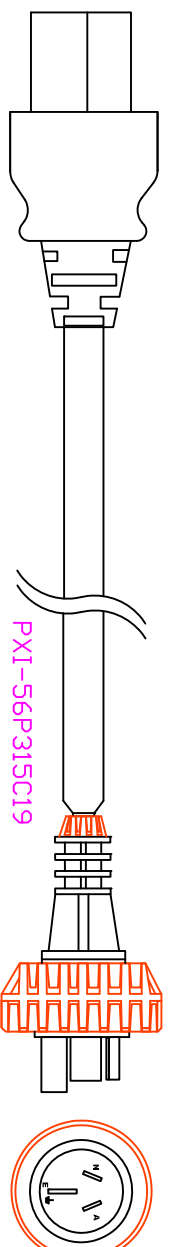

IEC60320 C20

MODULE 1

IEC60320 C19

CLIPSAL  
56P315

**Raritan**  
A brand of **Legrand**

Drawing Maker: Albert.Lee      OCT/24/2017

Design Engineer:                      OCT/24/2017

Approver: Alex Lee                    OCT/24/2017

PROJECTION  
THIRD ANGLE

DO NOT SCALE DRAWING  
SHEET 1 OF 1

THIS DRAWING AND SPECIFICATIONS HEREIN ARE THE PROPERTY OF RARITAN, INC. AND SHALL NOT BE COPIED, REPRODUCED OR USED, IN WHOLE OR IN PART, AS THE BASIS FOR THE MANUFACTURE OR SALE OF ITEMS WITHOUT WRITTEN PERMISSION FROM RARITAN, INC. THIS DRAWING IS BASED UPON LATEST AVAILABLE INFORMATION AND IS SUBJECT TO CHANGE WITHOUT NOTICE.

TITLE:

iPDU 1 U  
Single Phase, 16A/200V-240V  
Plug Type: IEC60320 C20 + PXI-56P315C19L  
Outlet Type: (12) C13

DWG NO.

**TPX3-5260A4R 2A**

REV.

**2A**