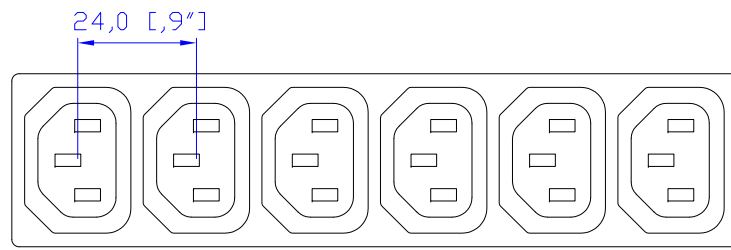

56P332

VIEW A

VIEW B