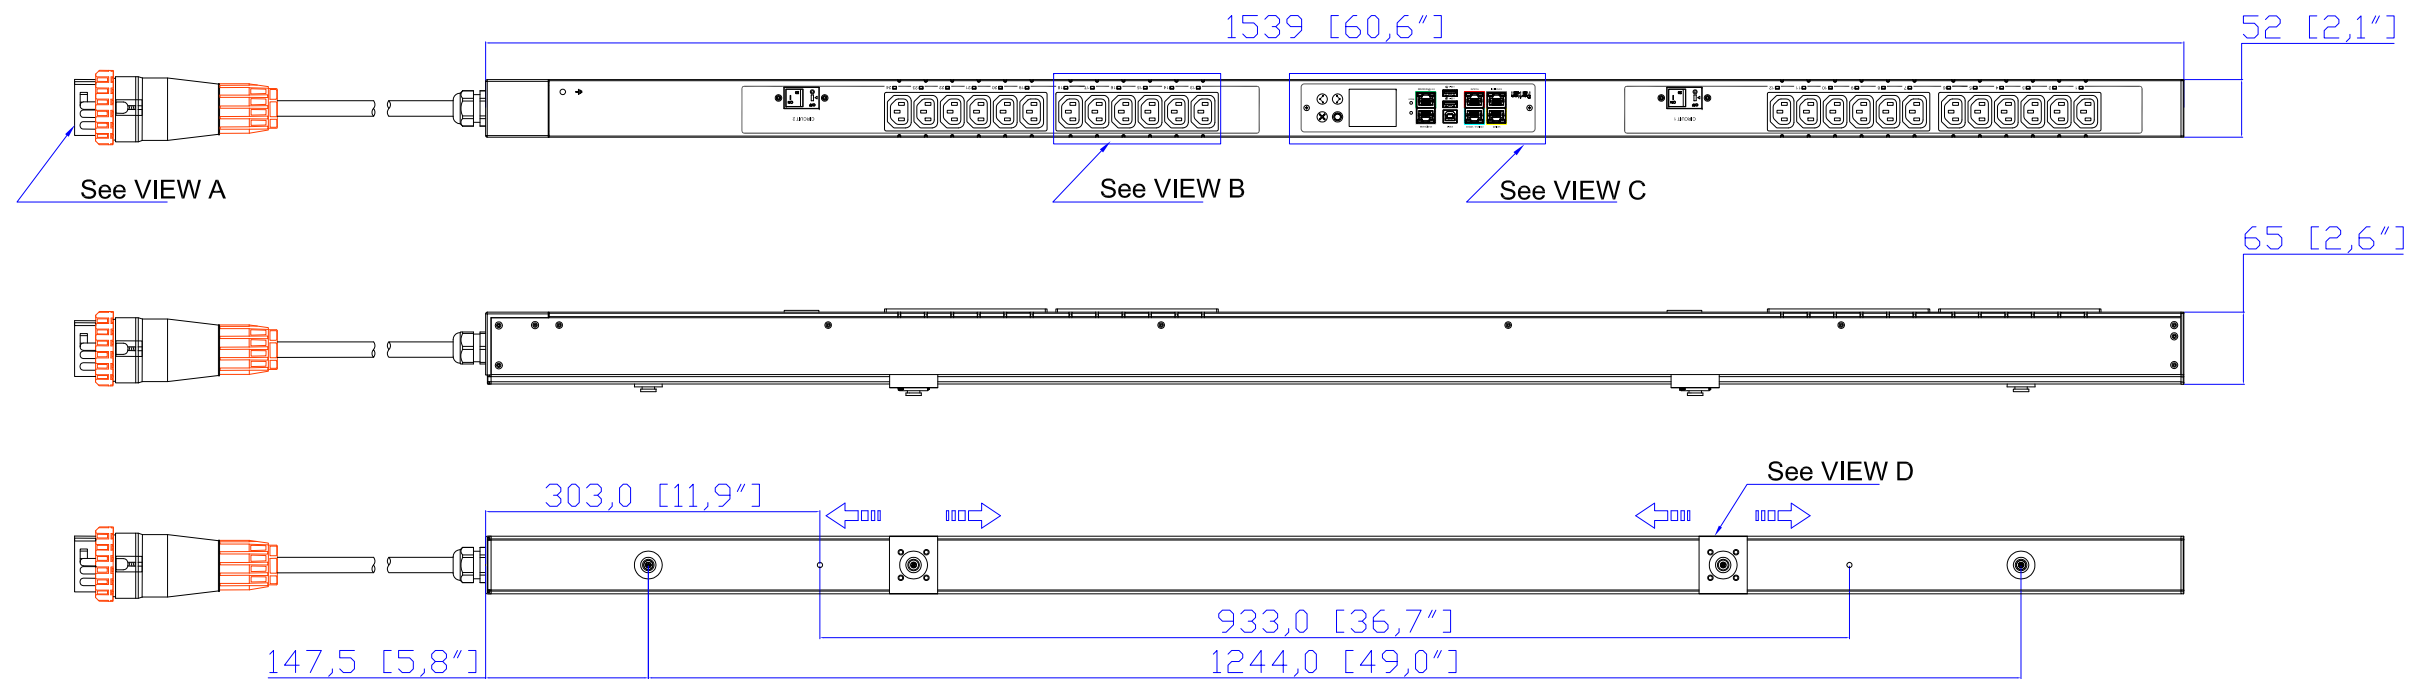

NOTES:

- INSTALLATION SHALL COMPLY WITH ALL APPLICABLE NATIONAL, STATE AND LOCAL CODES.
- PLEASE REFER TO PRODUCT DOCUMENTATION FOR FURTHER INFORMATION.
- UNLESS OTHERWISE SPECIFIED, ALL DIMENSIONS ARE IN MILLIMETERS [INCHES].
- MOUNTING BUTTON IS AN ALTERNATIVE MOUNTING METHOD TO THE TOOLLESS MOUNT FOR 3RD PARTY ENCLOSURE. BUTTON IS PROVIDED WITH THE UNIT. DETAILED INSTALLATION INSTRUCTIONS CAN BE FOUND IN THE PROVIDED MANUAL.
- BRACKET KITS TO MOUNT TO SPECIFIC 3RD PARTY ENCLOSURES ARE AVAILABLE AS OPTIONS.
- LENGTH OF THE CORD IS 3000MM +/- 70MM.
- DIMENSION TOLERANCE: LENGTH +/- 3MM, WIDTH +/- 1MM, DEPTH +/- 0.5MM.
- REFER TO THE TABLE FOR DETAIL CORD LENGTH DEFINITION.

Option	Description	Values
A0-A18	Length of the line cord	None: Default (3 Meter) A0=0 Meter (inlet only, no power cord) A18=0.5 Meter A13=0.6 Meter (2ft) A7=1 Meter A1=1.5 Meter A16=1.8 Meter A2=2 Meter A8=2.5 Meter A14=2.6 Meter A3=3 Meter A9=3.5 Meter A4=4 Meter A5=4.5 Meter A6=5 Meter A15=5.5 Meter A12=6 Meter A11=6 Meter A10=8 Meter A17=10 Meter Note: For inline meters, double Ax will be used, first Ax is for the input cords, and the 2nd Ax is for the output cords.

Drawing Maker: EVA LIN Mar. 14, 2017
Design Engineer: Sam_L Mar. 14, 2017
Approver: Tom_H Mar. 14, 2017

TITLE: iPDU Zero U
Single Phase, 32A/240V
Plug Type: 56P332
Outlet Type: C13 (24)

DWG NO. PX3-5500A1V & PX3-4500A1V
PX3-5500A1V-M5 & PX3-4500A1V-M5