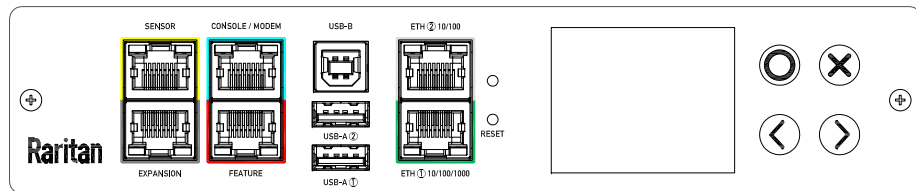

VIEW C

Option 1.