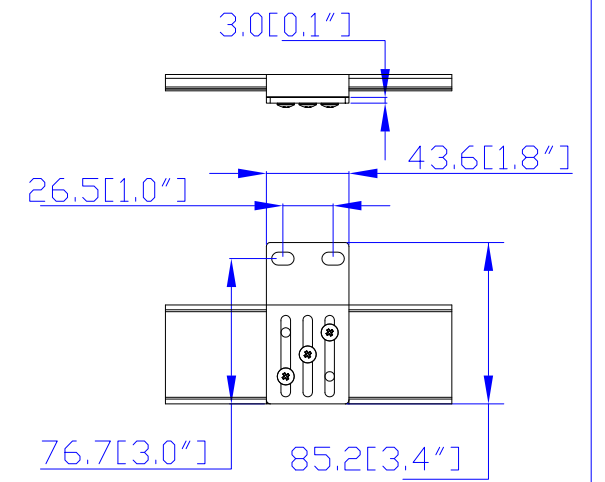

56P332

VIEW A

VIEW B

VIEW C

Option 1.

Option 2.

Option 3.

VIEW D

NOTES:

1. INSTALLATION SHALL COMPLY WITH ALL APPLICABLE NATIONAL, STATE AND LOCAL CODES.
2. PLEASE REFER TO PRODUCT DOCUMENTATION FOR FURTHER INFORMATION.
3. UNLESS OTHERWISE SPECIFIED, ALL DIMENSIONS ARE IN MILLIMETERS [INCHES].
4. MOUNTING BUTTON IS AN ALTERNATIVE MOUNTING METHOD TO THE TOOLLESS MOUNT FOR 3RD PARTY ENCLOSURE. BUTTON IS PROVIDED WITH THE UNIT. DETAILED INSTALLATION INSTRUCTIONS CAN BE FOUND IN THE PROVIDED MANUAL.
5. BRACKET KITS TO MOUNT TO SPECIFIC 3RD PARTY ENCLOSURES ARE AVAILABLE AS OPTIONS.
6. LENGTH OF THE CORD IS 3000MM +/- 70MM.
7. DIMENSION TOLERANCE: LENGTH +/- 3MM, WIDTH +/- 1MM, DEPTH +/- 0.5MM.
8. REFER TO THE TABLE FOR DETAIL CORD LENGTH DEFINITION.

Option	Description	Values
A0-A18	Length of the line cord	None: Default (3 Meter) A0=0 Meter (inlet only, no power cord) A18=0.5 Meter A13=0.6 Meter (2ft) A7=1 Meter A1=1.5 Meter A16=1.8 Meter A2=2 Meter A8=2.5 Meter A14=2.6 Meter A3=3 Meter A9=3.5 Meter A4=4 Meter A5=4.5 Meter A6=5 Meter A15=5.5 Meter A12=6 Meter A11=6 Meter A10=8 Meter A17=10 Meter Note: For inline meters, double Ax will be used, first Ax is for the input cords, and the 2nd Ax is for the output cords.

Raritan
A brand of **Legrand**

PROJECTION
THIRD ANGLE

DO NOT SCALE DRAWING

SHEET 1 OF 1

THIS DRAWING AND SPECIFICATIONS HEREIN ARE THE PROPERTY OF RARITAN, Inc. AND SHALL NOT BE COPIED, REPRODUCED OR USED, IN WHOLE OR IN PART, AS THE BASIS FOR THE MANUFACTURE OR SALE OF ITEMS WITHOUT WRITTEN PERMISSION FROM RARITAN, Inc. THIS DRAWING IS BASED UPON LATEST AVAILABLE INFORMATION AND IS SUBJECT TO CHANGE WITHOUT NOTICE.

Drawing Maker: EVA LIN Mar. 14, 2017
Design Engineer: Sam_L Mar. 14, 2017
Approver: Tom_H Mar. 14, 2017