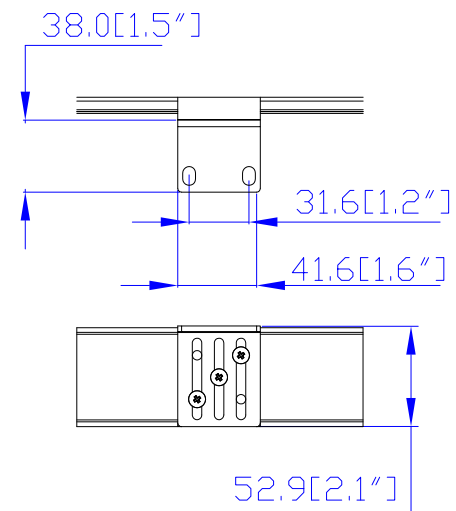

56P332

VIEW A

VIEW B

VIEW C

Option 1.

Option 2.

Option 3.

VIEW D

NOTES:

1. INSTALLATION SHALL COMPLY WITH ALL APPLICABLE NATIONAL, STATE AND LOCAL CODES.
2. PLEASE REFER TO PRODUCT DOCUMENTATION FOR FURTHER INFORMATION.
3. UNLESS OTHERWISE SPECIFIED, ALL DIMENSIONS ARE IN MILLIMETERS [INCHES].
4. MOUNTING BUTTON IS AN ALTERNATIVE MOUNTING METHOD TO THE TOOLLESS MOUNT FOR 3RD PARTY ENCLOSURE. BUTTON IS PROVIDED WITH THE UNIT. DETAILED INSTALLATION INSTRUCTIONS CAN BE FOUND IN THE PROVIDED MANUAL.
5. BRACKET KITS TO MOUNT TO SPECIFIC 3RD PARTY ENCLOSURES ARE AVAILABLE AS OPTIONS.
6. LENGTH OF THE CORD IS 3000MM +/- 70MM.
7. DIMENSION TOLERANCE: LENGTH +/- 3MM, WIDTH +/- 1MM, DEPTH +/- 0.5MM.
8. REFER TO THE TABLE FOR DETAIL CORD LENGTH DEFINITION.

Option	Description	Values
A0-A18	Length of the line cord	None: Default (3 Meter) A0=0 Meter (inlet only, no power cord) A18=0.5 Meter A13=0.6 Meter (2ft) A7=1 Meter A1=1.5 Meter A16=1.8 Meter A2=2 Meter A8=2.5 Meter A14=2.6 Meter A3=3 Meter A9=3.5 Meter A4=4 Meter A5=4.5 Meter A6=5 Meter A15=5.5 Meter A12=6 Meter A11=6 Meter A10=8 Meter A17=10 Meter Note: For inline meters, double Ax will be used, first Ax is for the input cords, and the 2nd Ax is for the output cords.

Raritan
A brand of **Legrand**

PROJECTION
THIRD ANGLE

DO NOT SCALE DRAWING

SHEET 1 OF 1

THIS DRAWING AND SPECIFICATIONS HEREIN ARE THE PROPERTY OF RARITAN, Inc. AND SHALL NOT BE COPIED, REPRODUCED OR USED, IN WHOLE OR IN PART, AS THE BASIS FOR THE MANUFACTURE OR SALE OF ITEMS WITHOUT WRITTEN PERMISSION FROM RARITAN, Inc. THIS DRAWING IS BASED UPON LATEST AVAILABLE INFORMATION AND IS SUBJECT TO CHANGE WITHOUT NOTICE.

Drawing Maker: EVA LIN Mar. 14, 2017
Design Engineer: Sam_L Mar. 14, 2017
Approver: Tom_H Mar. 14, 2017