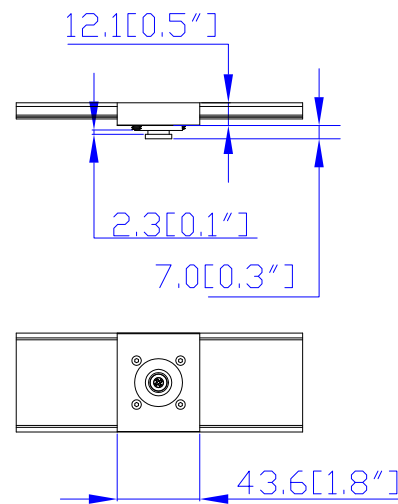

56P332

VIEW A

VIEW B

VIEW C

Option 1.

Option 2.

Option 3.

VIEW D

NOTES:

1. INSTALLATION SHALL COMPLY WITH ALL APPLICABLE NATIONAL, STATE AND LOCAL CODES.
2. PLEASE REFER TO PRODUCT DOCUMENTATION FOR FURTHER INFORMATION.
3. UNLESS OTHERWISE SPECIFIED, ALL DIMENSIONS ARE IN MILLIMETERS [INCHES].
4. MOUNTING BUTTON IS AN ALTERNATIVE MOUNTING METHOD TO THE TOOLLESS MOUNT FOR 3RD PARTY ENCLOSURE. BUTTON IS PROVIDED WITH THE UNIT. DETAILED INSTALLATION INSTRUCTIONS CAN BE FOUND IN THE PROVIDED MANUAL.
5. BRACKET KITS TO MOUNT TO SPECIFIC 3RD PARTY ENCLOSURES ARE AVAILABLE AS OPTIONS.
6. LENGTH OF THE CORD IS 3000MM +/- 70MM.
7. DIMENSION TOLERANCE: LENGTH +/- 3MM, WIDTH +/- 1MM, DEPTH +/- 0.5MM.
8. REFER TO THE TABLE FOR DETAIL CORD LENGTH DEFINITION.

Option	Description	Values
A0-A18	Length of the line cord	None: Default (3 Meter) A0=0 Meter (inlet only, no power cord) A18=0.5 Meter A13=0.6 Meter (2ft) A7=1 Meter A1=1.5 Meter A16=1.8 Meter A2=2 Meter A8=2.5 Meter A14=2.6 Meter A3=3 Meter A9=3.5 Meter A4=4 Meter A5=4.5 Meter A6=5 Meter A15=5.5 Meter A12=6 Meter A11=6 Meter A10=8 Meter A17=10 Meter Note: For inline meters, double Ax will be used, first Ax is for the input cords, and the 2nd Ax is for the output cords.

Raritan
A brand of **Legrand**

PROJECTION
THIRD ANGLE

DO NOT SCALE DRAWING

SHEET 1 OF 1

THIS DRAWING AND SPECIFICATIONS HEREIN ARE THE PROPERTY OF RARITAN, Inc. AND SHALL NOT BE COPIED, REPRODUCED OR USED, IN WHOLE OR IN PART, AS THE BASIS FOR THE MANUFACTURE OR SALE OF ITEMS WITHOUT WRITTEN PERMISSION FROM RARITAN, Inc. THIS DRAWING IS BASED UPON LATEST AVAILABLE INFORMATION AND IS SUBJECT TO CHANGE WITHOUT NOTICE.

Drawing Maker: EVA LIN Mar. 14, 2017
Design Engineer: Sam_L Mar. 14, 2017
Approver: Tom_H Mar. 14, 2017