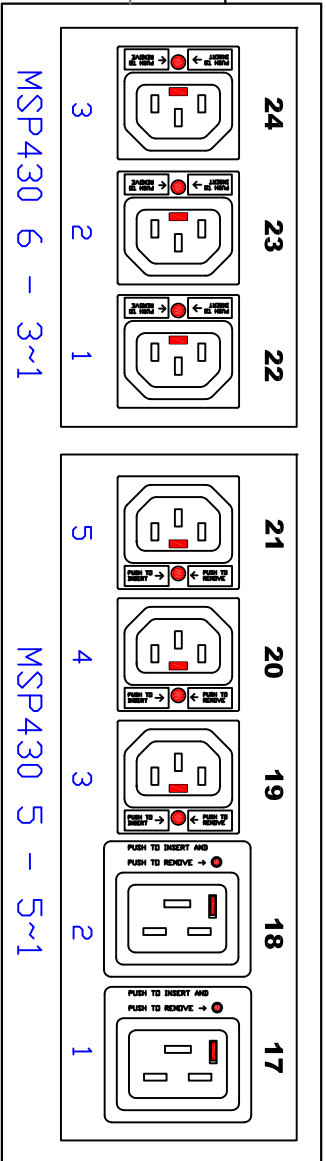

MODULE 1

MODULE 2

MODULE 3

<p>Paritan A brand of Legrand</p>		<p>PROJECTION THIRD ANGLE</p>	<p>DO NOT SCALE DRAWING SHEET 1 OF 1</p>	<p>TITLE: iPDU 0U, Metered & Switched, Single phase 32A / 240V Input : 56P332 Output : (6)Llocking C19, (18)locking C13</p>
<p>THIS DRAWING AND SPECIFICATIONS HEREIN ARE THE PROPERTY OF PARITAN, INC. AND SHALL NOT BE COPIED, REPRODUCED OR USED, IN WHOLE OR IN PART, AS THE BASIS FOR THE MANUFACTURE OR SALE OF ITEMS WITHOUT WRITTEN PERMISSION FROM PARITAN, INC. THIS DRAWING IS BASED UPON LATEST AVAILABLE INFORMATION AND IS SUBJECT TO CHANGE WITHOUT NOTICE.</p>				<p>DWG NO. TPX3-5498A1-E2F5</p>