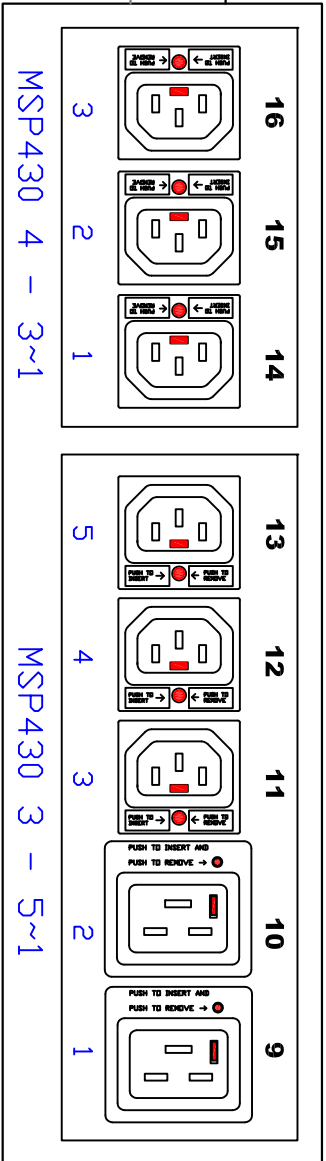

MODULE 1

MODULE 2

MODULE 3

<p>Paritan A brand of Legrand</p>		<p>PROJECTION THIRD ANGLE</p>	<p>DO NOT SCALE DRAWING SHEET 1 OF 1</p>	<p>TITLE: iPDU 0U, Metered & Switched, Single phase 32A / 240V Input : 56P332 Output : (6)Llocking C19, (18)locking C13</p>
<p>THIS DRAWING AND SPECIFICATIONS HEREIN ARE THE PROPERTY OF PARITAN, INC. AND SHALL NOT BE COPIED, REPRODUCED OR USED, IN WHOLE OR IN PART, AS THE BASIS FOR THE MANUFACTURE OR SALE OF ITEMS WITHOUT WRITTEN PERMISSION FROM PARITAN, INC. THIS DRAWING IS BASED UPON LATEST AVAILABLE INFORMATION AND IS SUBJECT TO CHANGE WITHOUT NOTICE.</p>				<p>DWG NO. TPX3-5498A1-E2F5</p>