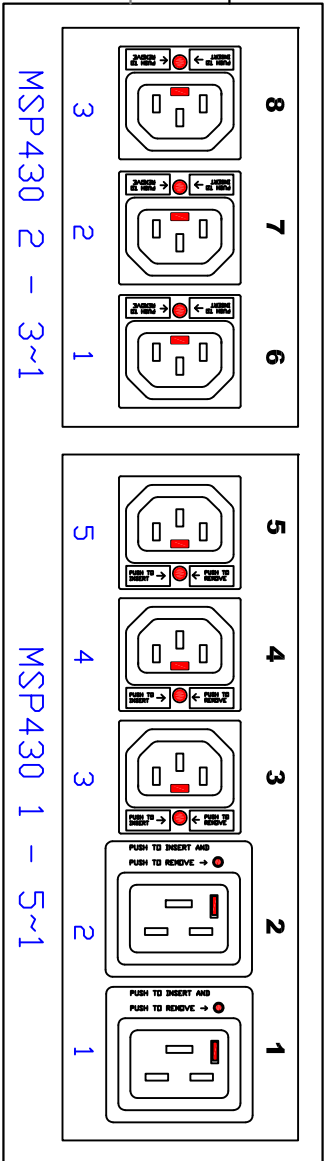

MODULE 1

MODULE 2

MODULE 3

<p>Paritan A brand of Legrand</p>		<p>PROJECTION THIRD ANGLE</p>	<p>DO NOT SCALE DRAWING SHEET 1 OF 1</p>	<p>TITLE: iPDU 0U, Metered & Switched, Single phase 32A / 240V Input : 56P332 Output : (6)Llocking C19, (18)locking C13</p>
<p>THIS DRAWING AND SPECIFICATIONS HEREIN ARE THE PROPERTY OF PARITAN, INC. AND SHALL NOT BE COPIED, REPRODUCED OR USED, IN WHOLE OR IN PART, AS THE BASIS FOR THE MANUFACTURE OR SALE OF ITEMS WITHOUT WRITTEN PERMISSION FROM PARITAN, INC. THIS DRAWING IS BASED UPON LATEST AVAILABLE INFORMATION AND IS SUBJECT TO CHANGE WITHOUT NOTICE.</p>				<p>DWG NO. TPX3-5498A1-E2F5</p>