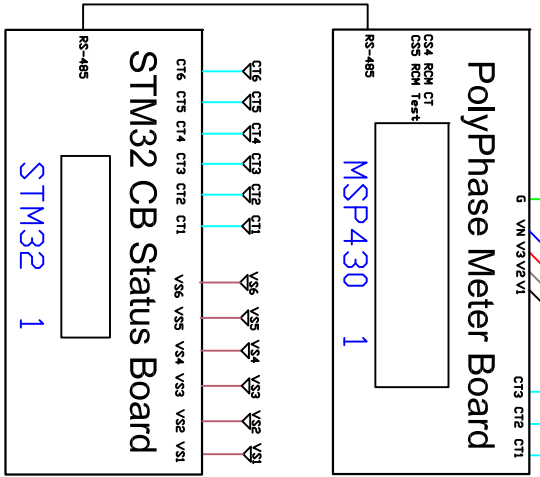

IEC60309 30A

**Raritan**  
A brand of **Legrand**

DRAWN : Albert.Lee  
ENGINEER:  
APPROVED: Alex.Lee

OCT/05/2017  
OCT/05/2017

PROJECTION  
THIRD ANGLE

DO NOT SCALE DRAWING  
SHEET 1 OF 1

THIS DRAWING AND SPECIFICATIONS HEREIN ARE THE PROPERTY OF RARITAN, INC. AND SHALL NOT BE COPIED, REPRODUCED OR USED, IN WHOLE OR IN PART, AS THE BASIS FOR THE MANUFACTURE OR SALE OF ITEMS WITHOUT WRITTEN PERMISSION FROM RARITAN, INC. THIS DRAWING IS BASED UPON LATEST AVAILABLE INFORMATION AND IS SUBJECT TO CHANGE WITHOUT NOTICE.

TITLE:  
IPDU 0U, Metered only, Three phase, Wye  
24A / 360-415V  
Input : IEC60309 30A 3P Y  
Output : (24) C13, (12) C19

DWG NO.  
**TPX3-17311**

REV.  
**2A**