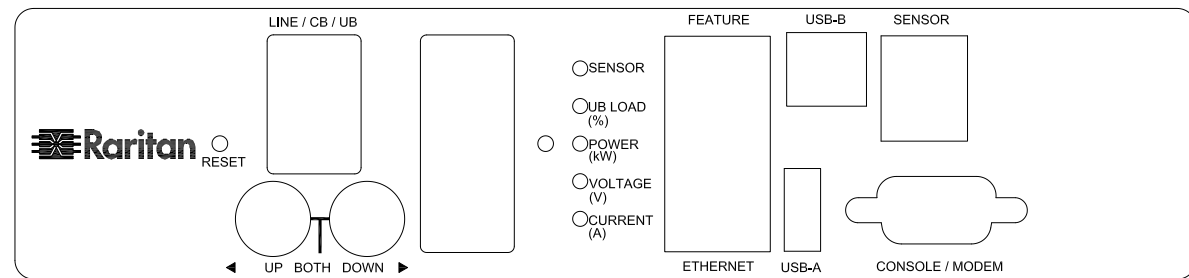

56P550

VIEW A

VIEW B