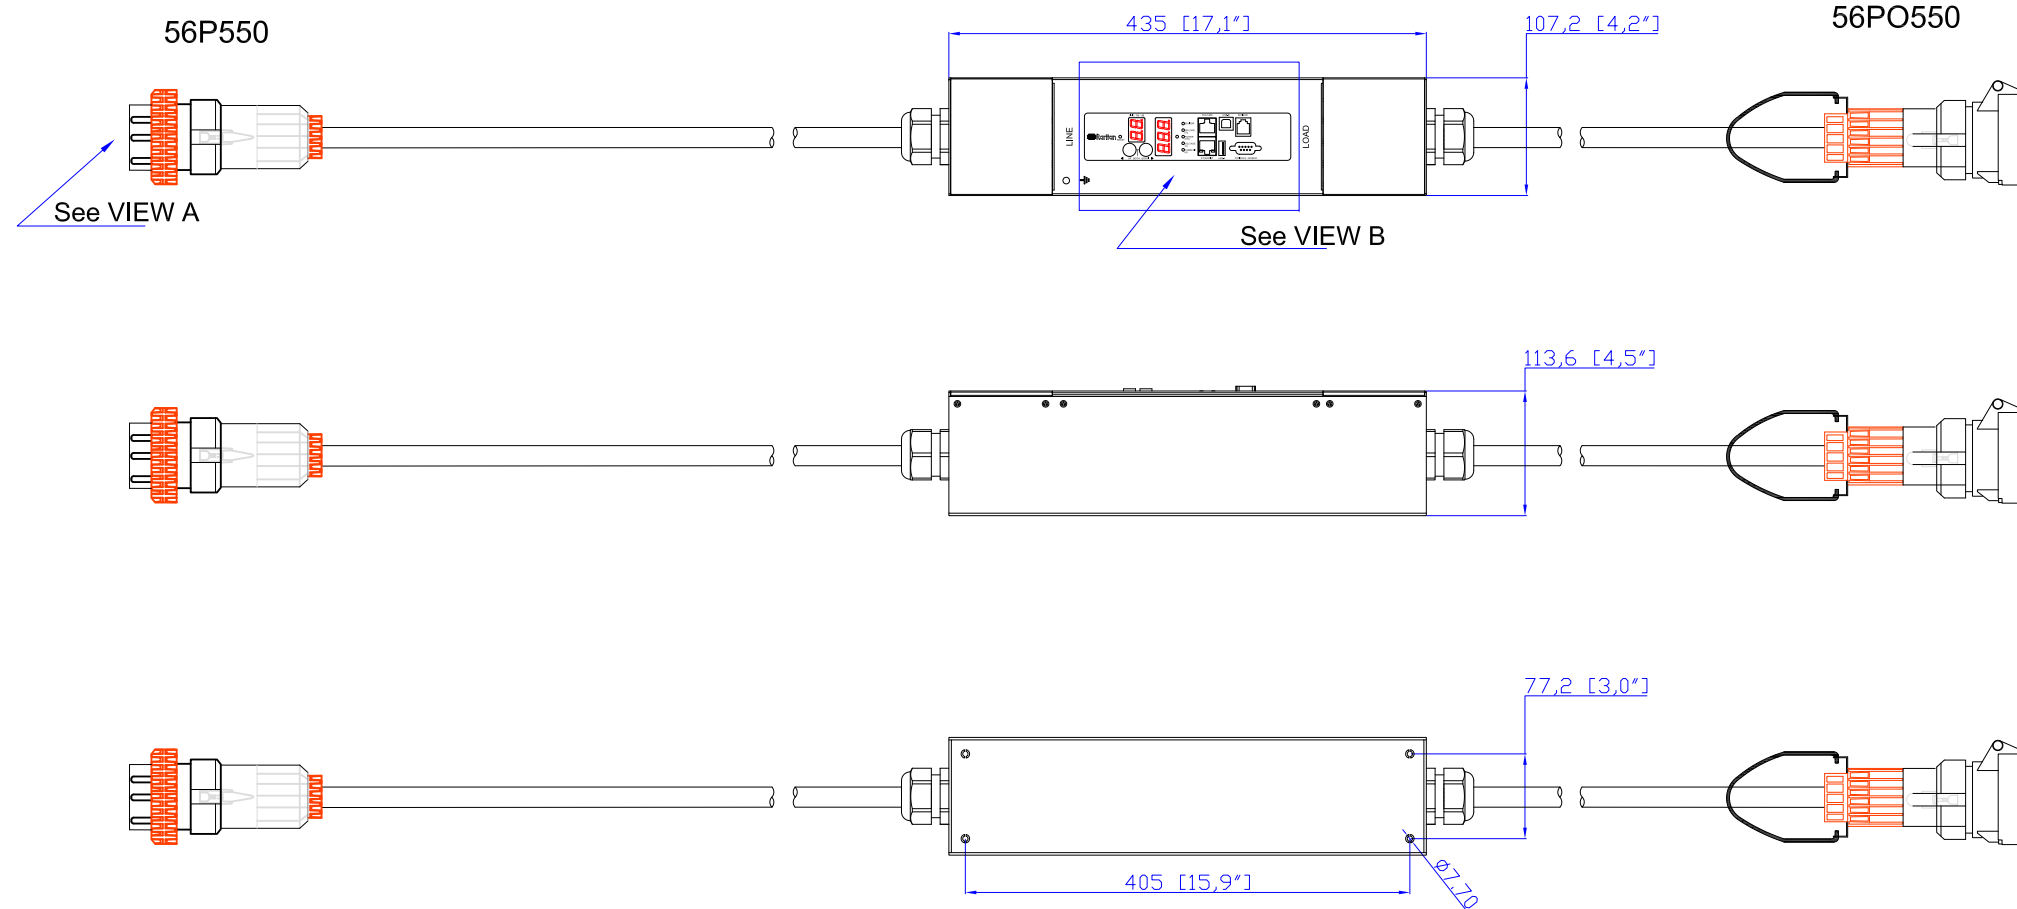

56P550

VIEW A

VIEW B

NOTES:
1.ALL DIMENSIONS ARE MILLIMETERS[INCHES].

DRAWN : EVA LIN Aug 10,2011
ENGINEER: Kenny_C Aug 11,2011
APPROVED: Tom_H Aug 12,2011

PROJECTION
THIRD ANGLE

DO NOT SCALE DRAWING

SHEET 1 OF 1

TITLE: iPDU Zero U,
Three phase 50A / 415V
Input:56P550
Output:56PO550

DWG NO. **MPX2-3184**

REV. **A**