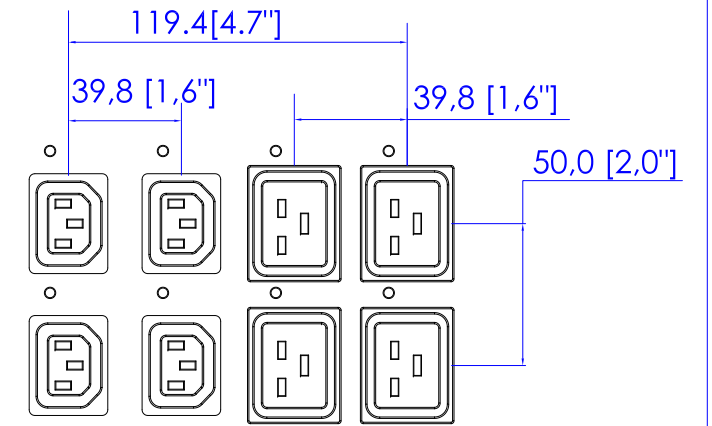

1. KST RNBS 22-6 or equivalent terminals for 6 AWG Wire
2. Inside diameter 6.4 mm & Outside diameter 12.2mm ring for M6 screw

VIEW A

VIEW B

VIEW C

NOTES:
1. ALL DIMENSIONS ARE MILLIMETERS [INCHES].

DRAWN :	EVA LIN	May 11, 2012
ENGINEER:	Kenny_C	May 11, 2012
APPROVED:	Tom_H	May 11, 2012

TITLE:
iPDU Zero U,
Three phase 40A / 380V-415V
Plug Type: 40A Terminal 3PY (UL) ,
Outlet Type: (12)IEC320 C13 , (12)IEC320 C19

DWG NO.
MPX2-4971YU-N1 & MPX2-5971YU-N1

REV.
A