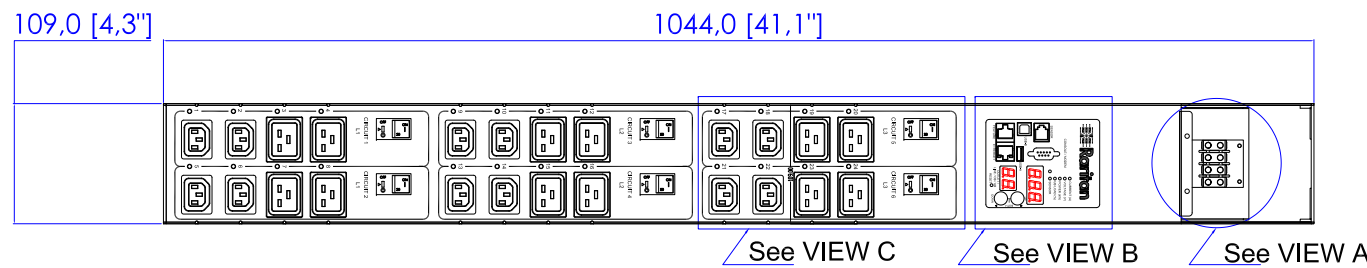

1. KST RNBS 22-6 or equivalent terminals for 6 AWG Wire
2. Inside diameter 6.4 mm & Outside diameter 12.2mm ring for M6 screw

VIEW A

VIEW B

VIEW C

NOTES:
1. ALL DIMENSIONS ARE MILLIMETERS [INCHES].

DRAWN :	EVA LIN	May 11, 2012
ENGINEER:	Kenny_C	May 11, 2012
APPROVED:	Tom_H	May 11, 2012

PROJECTION
THIRD ANGLE
DO NOT SCALE DRAWING
SHEET 1 OF 1

THIS DRAWING AND SPECIFICATIONS HEREIN ARE THE PROPERTY OF RARITAN, INC. AND SHALL NOT BE COPIED, REPRODUCED OR USED, IN WHOLE OR IN PART, AS THE BASIS FOR THE MANUFACTURE OR SALE OF ITEMS WITHOUT WRITTEN PERMISSION FROM RARITAN, INC. THIS DRAWING IS BASED UPON LATEST AVAILABLE INFORMATION AND IS SUBJECT TO CHANGE WITHOUT NOTICE.

TITLE:
iPDU Zero U,
Three phase 40A / 380V-415V
Plug Type: 40A Terminal 3PY (UL) ,
Outlet Type: (12)IEC320 C13 , (12)IEC320 C19

DWG NO.
MPX2-4971YU-N1 & MPX2-5971YU-N1

REV.
A