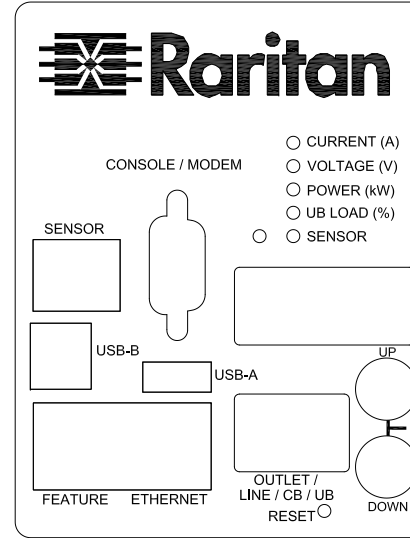

1. KST RNBS 22-6 or equivalent terminals for 6 AWG Wire
2. Inside diameter 6.4 mm & Outside diameter 12.2mm ring for M6 screw

VIEW A

VIEW B

VIEW C

NOTES:
1. ALL DIMENSIONS ARE MILLIMETERS [INCHES].

DRAWN :	EVA LIN	May 11, 2012
ENGINEER:	Kenny_C	May 11, 2012
APPROVED:	Tom_H	May 11, 2012

TITLE:
iPDU Zero U,
Three phase 40A / 380V-415V
Plug Type: 40A Terminal 3PY (UL) ,
Outlet Type: (12)IEC320 C13 , (12)IEC320 C19

DWG NO.
MPX2-4971YU-N1 & MPX2-5971YU-N1

REV.
A