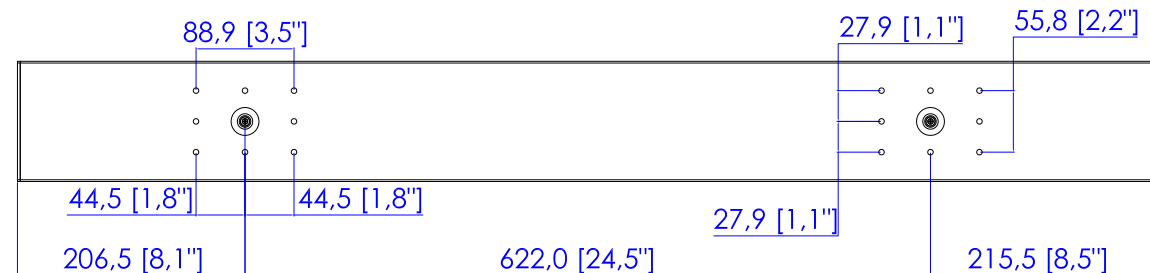

1. KST RNBS 22-6 or equivalent terminals for 6 AWG Wire
2. Inside diameter 6.4 mm & Outside diameter 12.2mm ring for M6 screw

VIEW A

VIEW B

VIEW C

NOTES:
1. ALL DIMENSIONS ARE MILLIMETERS [INCHES].

DRAWN :	EVA LIN	May 11, 2012
ENGINEER:	Kenny_C	May 11, 2012
APPROVED:	Tom_H	May 11, 2012

TITLE:
iPDU Zero U,
Three phase 40A / 380V-415V
Plug Type: 40A Terminal 3PY (UL) ,
Outlet Type: (12)IEC320 C13 , (12)IEC320 C19

DWG NO.
MPX2-4971YU-N1 & MPX2-5971YU-N1

REV.
A