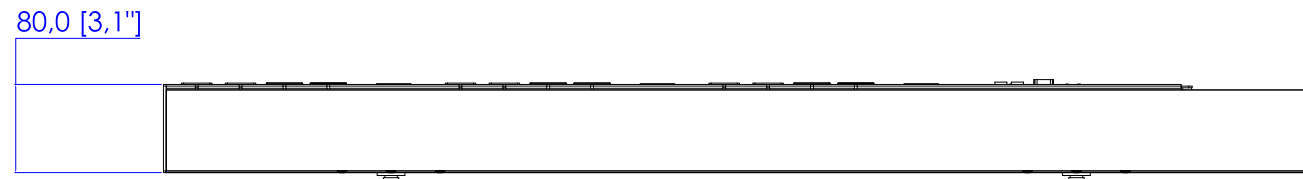

1. KST RNBS 22-6 or equivalent terminals for 6 AWG Wire
2. Inside diameter 6.4 mm & Outside diameter 12.2mm ring for M6 screw

VIEW A

VIEW B

VIEW C

NOTES:
1. ALL DIMENSIONS ARE MILLIMETERS [INCHES].

DRAWN :	EVA LIN	May 11, 2012
ENGINEER:	Kenny_C	May 11, 2012
APPROVED:	Tom_H	May 11, 2012