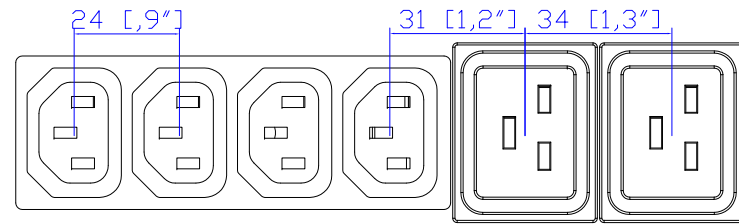

NEMA L22-30P
VIEW A

VIEW B

VIEW C

NOTES:
1. ALL DIMENSIONS ARE MILLIMETERS [INCHES].

		PROJECTION THIRD ANGLE	DO NOT SCALE DRAWING	TITLE: iPDU Zero U Three Phase, 24A/360V-415V Plug Type: NEMA L22-30P Outlet Type: (24)IEC320 C13 & (12)IEC320 C19
			SHEET 1 OF 1	
Drawing Maker:	Eva Lin	Nov. 23, 2015	THIS DRAWING AND SPECIFICATIONS HEREIN ARE THE PROPERTY OF RARITAN, INC. AND SHALL NOT BE COPIED, REPRODUCED OR USED, IN WHOLE OR IN PART, AS THE BASIS FOR THE MANUFACTURE OR SALE OF ITEMS WITHOUT WRITTEN PERMISSION FROM RARITAN, INC. THIS DRAWING IS BASED UPON LATEST AVAILABLE INFORMATION AND IS SUBJECT TO CHANGE WITHOUT NOTICE.	
Design Engineer:	Siang_H	Nov. 23, 2015		
Approver:	Tom_H	Nov. 23, 2015		