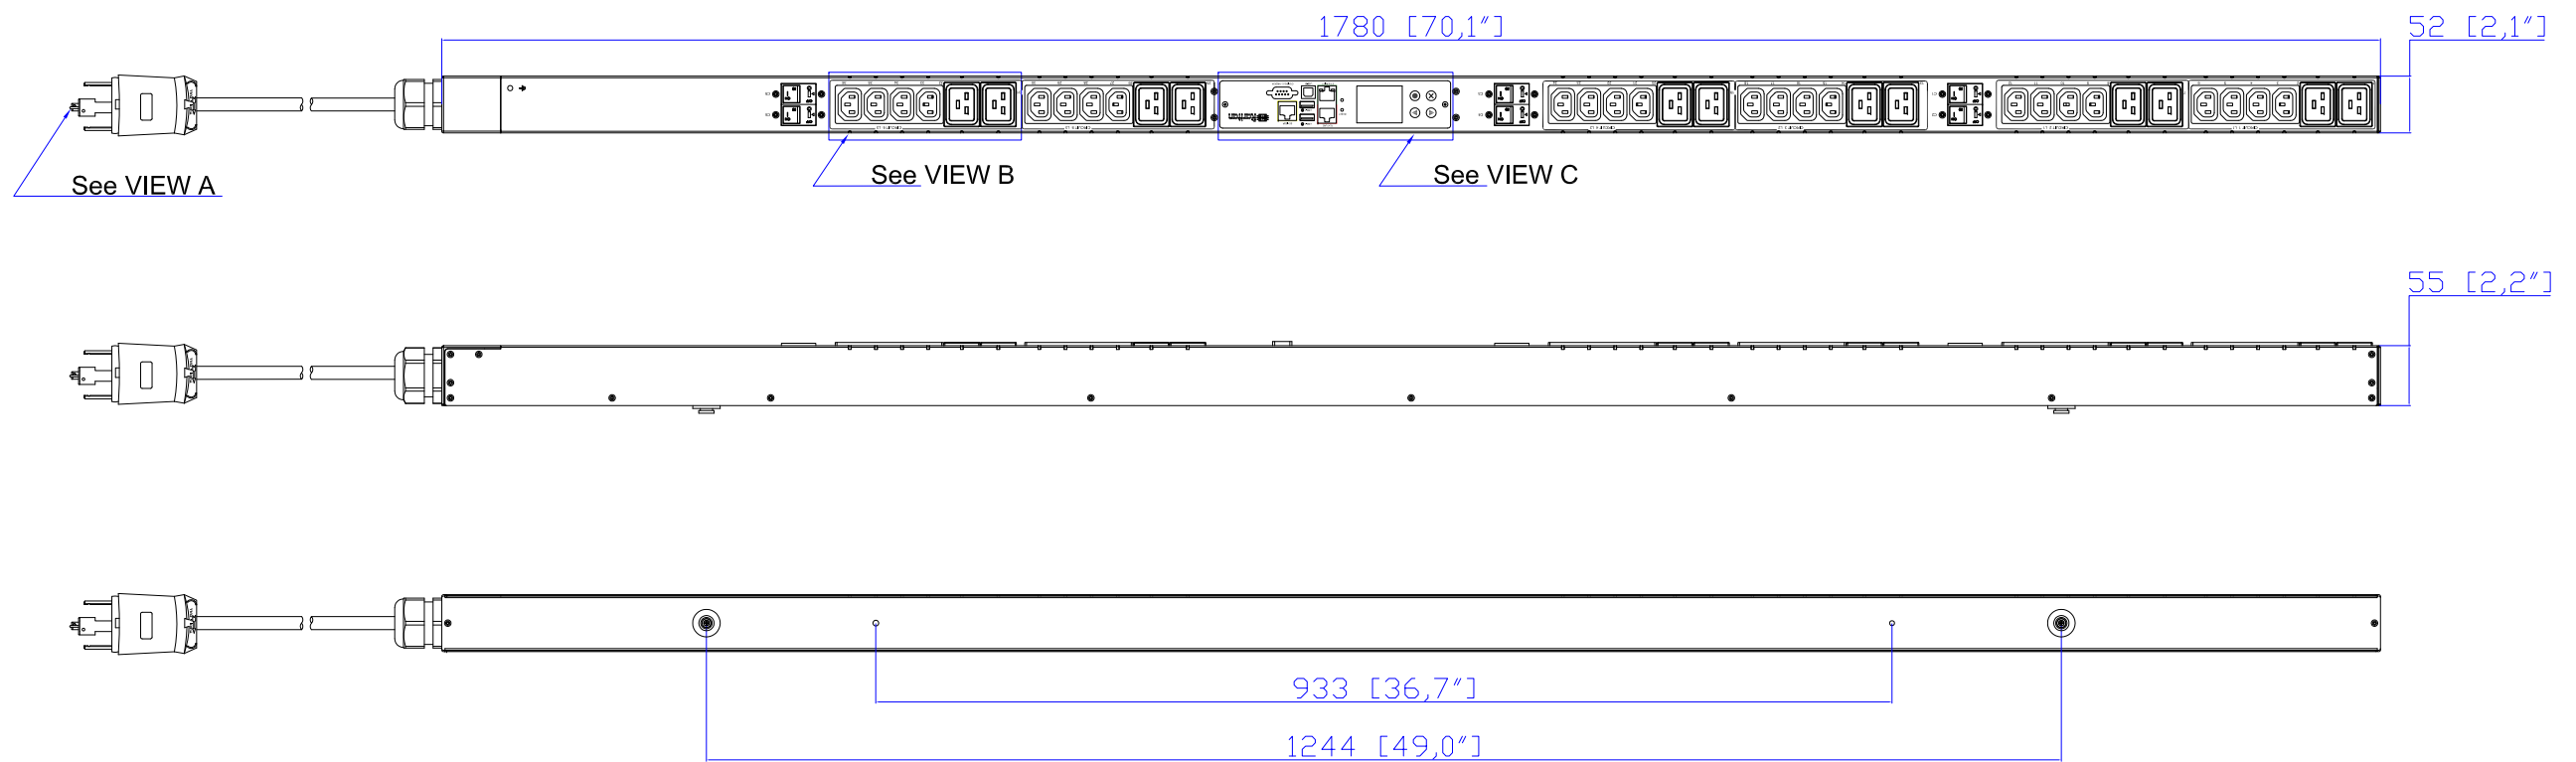

NEMA L22-30P
VIEW A

VIEW B

VIEW C

NOTES:
1. ALL DIMENSIONS ARE MILLIMETERS [INCHES].

		PROJECTION THIRD ANGLE	DO NOT SCALE DRAWING	TITLE: iPDU Zero U Three Phase, 24A/360V-415V Plug Type: NEMA L22-30P Outlet Type: (24)IEC320 C13 & (12)IEC320 C19
			SHEET 1 OF 1	
Drawing Maker:	Eva Lin	Nov. 23, 2015	THIS DRAWING AND SPECIFICATIONS HEREIN ARE THE PROPERTY OF RARITAN, INC. AND SHALL NOT BE COPIED, REPRODUCED OR USED, IN WHOLE OR IN PART, AS THE BASIS FOR THE MANUFACTURE OR SALE OF ITEMS WITHOUT WRITTEN PERMISSION FROM RARITAN, INC. THIS DRAWING IS BASED UPON LATEST AVAILABLE INFORMATION AND IS SUBJECT TO CHANGE WITHOUT NOTICE.	
Design Engineer:	Siang_H	Nov. 23, 2015		
Approver:	Tom_H	Nov. 23, 2015		