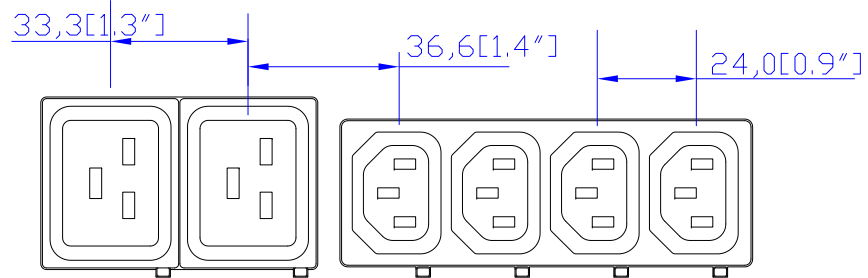

NEMA L22-30P

VIEW A

VIEW B

VIEW C

NOTES:
1.ALL DIMENSIONS ARE MILLIMETERS[INCHES].

DRAWN : EVA Lin June 15,2011
ENGINEER: SAM_L June 16,2011
APPROVED: Kevin_C June 17,2011

DO NOT SCALE DRAWING
SHEET 1 OF 1

THIS DRAWING AND SPECIFICATIONS HEREIN ARE THE PROPERTY OF RARITAN, INC. AND SHALL NOT BE COPIED, REPRODUCED OR USED, IN WHOLE OR IN PART, AS THE BASIS FOR THE MANUFACTURE OR SALE OF ITEMS WITHOUT WRITTEN PERMISSION FROM RARITAN, INC. THIS DRAWING IS BASED UPON LATEST AVAILABLE INFORMATION AND IS SUBJECT TO CHANGE WITHOUT NOTICE.

TITLE:
iPDU Zero U,
Three Phase, 24A/360V-415V,
Input:NEMA L22-30P
Output(24)IEC320 C13 , (12)IEC320 C19

DWG NO. **MPX2-2731** REV. **A**