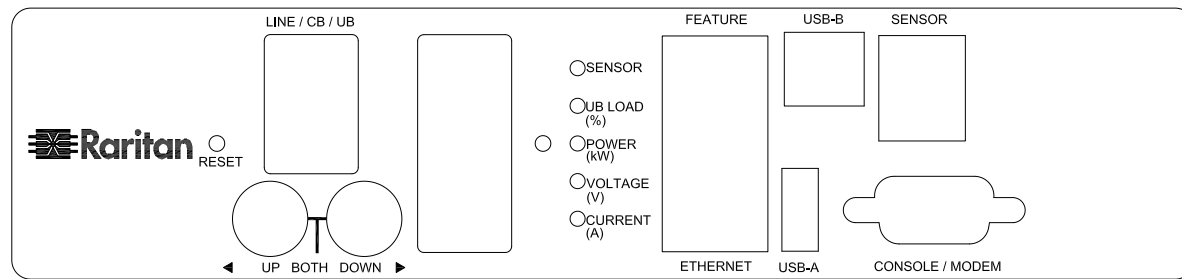

NEMA L22-30P

VIEW A

VIEW B

VIEW C

NOTES:
1.ALL DIMENSIONS ARE MILLIMETERS[INCHES].

DRAWN : EVA Lin June 15,2011
ENGINEER: SAM_L June 16,2011
APPROVED: Kevin_C June 17,2011

DO NOT SCALE DRAWING
SHEET 1 OF 1

THIS DRAWING AND SPECIFICATIONS HEREIN ARE THE PROPERTY OF RARITAN, INC. AND SHALL NOT BE COPIED, REPRODUCED OR USED, IN WHOLE OR IN PART, AS THE BASIS FOR THE MANUFACTURE OR SALE OF ITEMS WITHOUT WRITTEN PERMISSION FROM RARITAN, INC. THIS DRAWING IS BASED UPON LATEST AVAILABLE INFORMATION AND IS SUBJECT TO CHANGE WITHOUT NOTICE.

TITLE:
iPDU Zero U,
Three Phase, 24A/360V-415V,
Input:NEMA L22-30P
Output(24)IEC320 C13 , (12)IEC320 C19

DWG NO. **MPX2-2731** REV. **A**