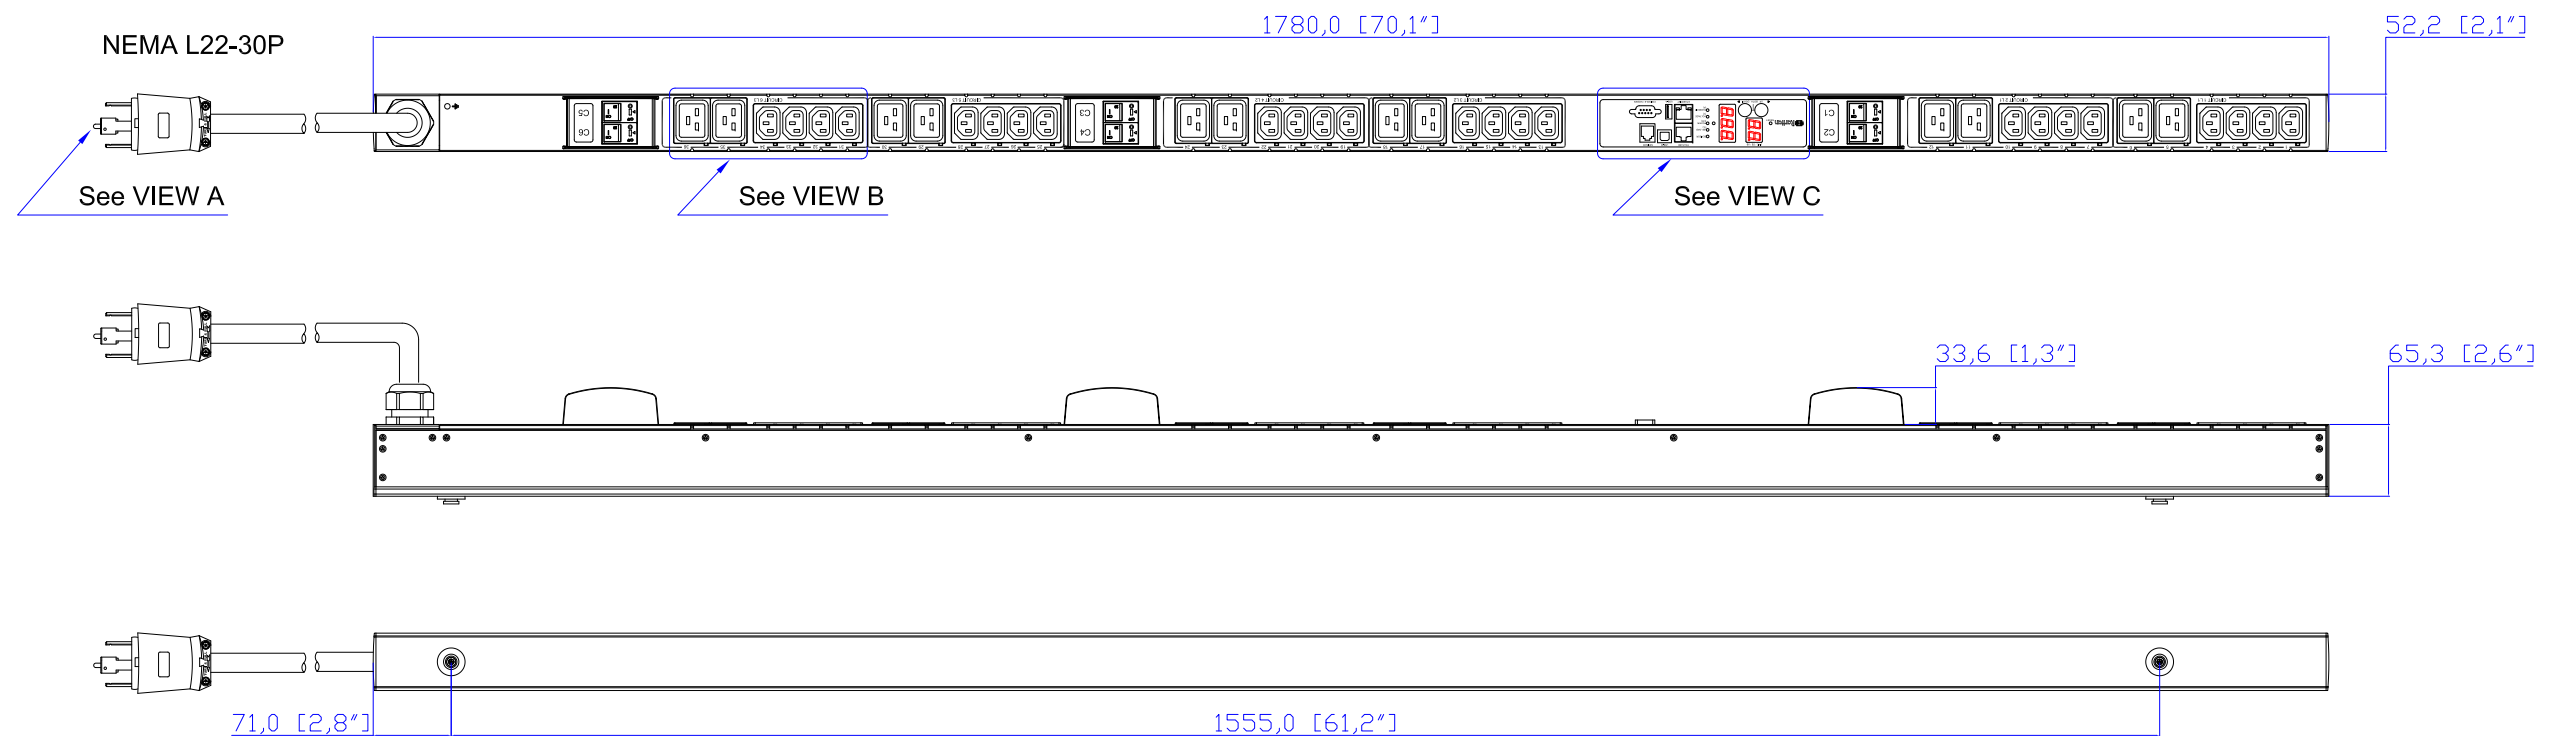

NEMA L22-30P

VIEW A

VIEW B

VIEW C

NOTES:
1.ALL DIMENSIONS ARE MILLIMETERS[INCHES].

DRAWN : EVA Lin June 15,2011
ENGINEER: SAM_L June 16,2011
APPROVED: Kevin_C June 17,2011

DO NOT SCALE DRAWING
SHEET 1 OF 1

THIS DRAWING AND SPECIFICATIONS HEREIN ARE THE PROPERTY OF RARITAN, INC. AND SHALL NOT BE COPIED, REPRODUCED OR USED, IN WHOLE OR IN PART, AS THE BASIS FOR THE MANUFACTURE OR SALE OF ITEMS WITHOUT WRITTEN PERMISSION FROM RARITAN, INC. THIS DRAWING IS BASED UPON LATEST AVAILABLE INFORMATION AND IS SUBJECT TO CHANGE WITHOUT NOTICE.

TITLE:
iPDU Zero U,
Three Phase, 24A/360V-415V,
Input:NEMA L22-30P
Output(24)IEC320 C13 , (12)IEC320 C19

DWG NO. **MPX2-2731** REV. **A**