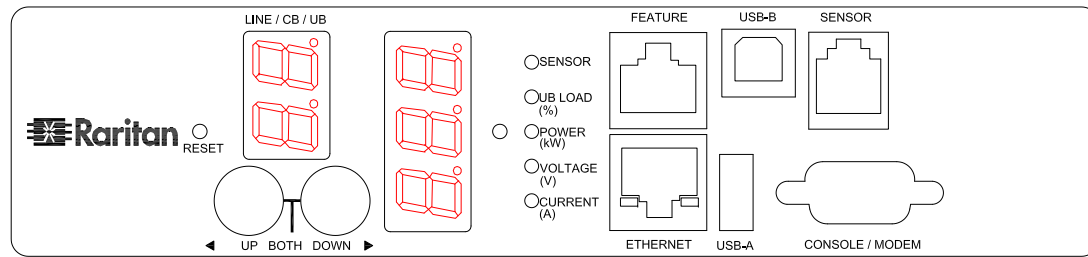

NEMA L22-30P

VIEW A

VIEW B

VIEW D

VIEW C

NEMA L22-30P

NOTES:
ALL DIMENSIONS ARE MILLIMETERS[INCHES].

		PROJECTION THIRD ANGLE	DO NOT SCALE DRAWING	TITLE: iPDU Zero U, Three Phase, 24A/360V-415V, Input: NEMA L22-30P , Output : (18) IEC320 C13 & (6) IEC320 C19 DWG NO. MPX-2630U
			SHEET 1 OF 1	
DRAWN : EVA LIN	Aug. 10, 2010	<small>THIS DRAWING AND SPECIFICATIONS HEREIN ARE THE PROPERTY OF RARITAN, Inc. AND SHALL NOT BE COPIED, REPRODUCED OR USED, IN WHOLE OR IN PART, AS THE BASIS FOR THE MANUFACTURE OR SALE OF ITEMS WITHOUT WRITTEN PERMISSION FROM RARITAN, Inc. THIS DRAWING IS BASED UPON LATEST AVAILABLE INFORMATION AND IS SUBJECT TO CHANGE WITHOUT NOTICE.</small>		
ENGINEER: Kevin_L	Aug. 10, 2010			
APPROVED: Kevin_C	Aug. 10, 2010			