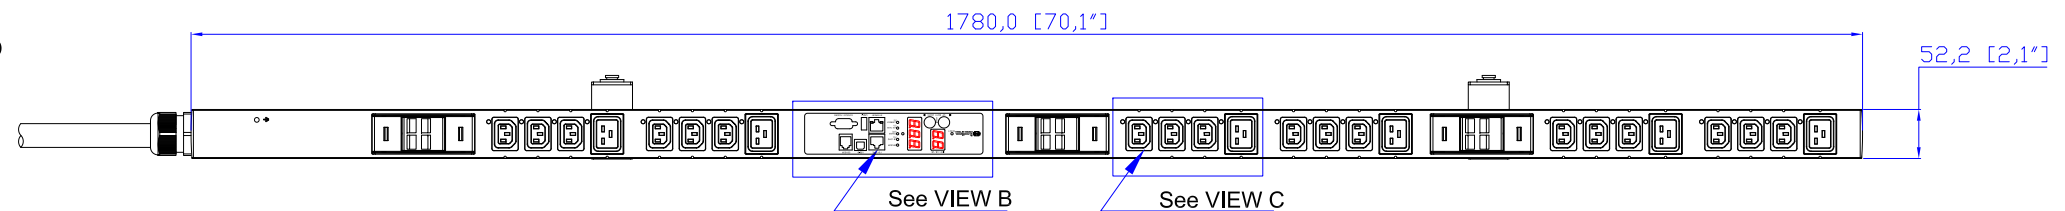

NEMA L22-30P

VIEW A

VIEW B

VIEW D

VIEW C

NEMA L22-30P

NOTES:
ALL DIMENSIONS ARE MILLIMETERS[INCHES].

		PROJECTION THIRD ANGLE	DO NOT SCALE DRAWING	TITLE: iPDU Zero U, Three Phase, 24A/360V-415V, Input: NEMA L22-30P , Output : (18) IEC320 C13 & (6) IEC320 C19 DWG NO. MPX-2630U
			SHEET 1 OF 1	
DRAWN : EVA LIN	Aug. 10, 2010	<small>THIS DRAWING AND SPECIFICATIONS HEREIN ARE THE PROPERTY OF RARITAN, Inc. AND SHALL NOT BE COPIED, REPRODUCED OR USED, IN WHOLE OR IN PART, AS THE BASIS FOR THE MANUFACTURE OR SALE OF ITEMS WITHOUT WRITTEN PERMISSION FROM RARITAN, Inc. THIS DRAWING IS BASED UPON LATEST AVAILABLE INFORMATION AND IS SUBJECT TO CHANGE WITHOUT NOTICE.</small>		
ENGINEER: Kevin_L	Aug. 10, 2010			
APPROVED: Kevin_C	Aug. 10, 2010			