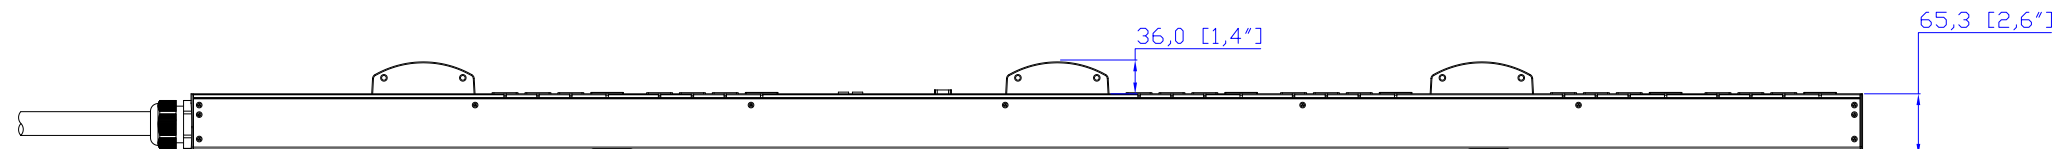

NEMA L22-30P

VIEW A

VIEW B

VIEW D

VIEW C

NEMA L22-30P

NOTES:
ALL DIMENSIONS ARE MILLIMETERS[INCHES].

		PROJECTION THIRD ANGLE	DO NOT SCALE DRAWING	TITLE: iPDU Zero U, Three Phase, 24A/360V-415V, Input: NEMA L22-30P , Output : (18) IEC320 C13 & (6) IEC320 C19 DWG NO. MPX-2630U
			SHEET 1 OF 1	
DRAWN : EVA LIN	Aug. 10, 2010	<small>THIS DRAWING AND SPECIFICATIONS HEREIN ARE THE PROPERTY OF RARITAN, Inc. AND SHALL NOT BE COPIED, REPRODUCED OR USED, IN WHOLE OR IN PART, AS THE BASIS FOR THE MANUFACTURE OR SALE OF ITEMS WITHOUT WRITTEN PERMISSION FROM RARITAN, Inc. THIS DRAWING IS BASED UPON LATEST AVAILABLE INFORMATION AND IS SUBJECT TO CHANGE WITHOUT NOTICE.</small>		
ENGINEER: Kevin_L	Aug. 10, 2010			
APPROVED: Kevin_C	Aug. 10, 2010			