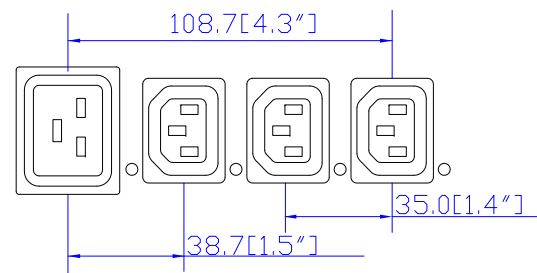

NEMA L22-30P

VIEW A

VIEW B

VIEW D

VIEW C

NEMA L22-30P

NOTES:
ALL DIMENSIONS ARE MILLIMETERS[INCHES].

		PROJECTION THIRD ANGLE	DO NOT SCALE DRAWING	TITLE: iPDU Zero U, Three Phase, 24A/360V-415V, Input: NEMA L22-30P , Output : (18) IEC320 C13 & (6) IEC320 C19 DWG NO. MPX-2630U
			SHEET 1 OF 1	
DRAWN : EVA LIN	Aug. 10, 2010	<small>THIS DRAWING AND SPECIFICATIONS HEREIN ARE THE PROPERTY OF RARITAN, Inc. AND SHALL NOT BE COPIED, REPRODUCED OR USED, IN WHOLE OR IN PART, AS THE BASIS FOR THE MANUFACTURE OR SALE OF ITEMS WITHOUT WRITTEN PERMISSION FROM RARITAN, Inc. THIS DRAWING IS BASED UPON LATEST AVAILABLE INFORMATION AND IS SUBJECT TO CHANGE WITHOUT NOTICE.</small>		
ENGINEER: Kevin_L	Aug. 10, 2010			
APPROVED: Kevin_C	Aug. 10, 2010			