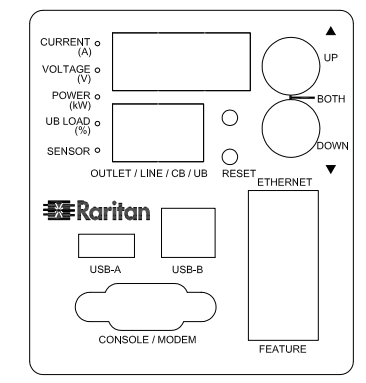

Rear

TOP

Front

VIEW C

NOTES:
ALL DIMENSIONS ARE MILLIMETERS(INCHES).

<p>Raritan www.raritan.com</p>		PROJECTION THIRD ANGLE	DO NOT SCALE DRAWING	TITLE: iPDU Two U, Three phase, 32A/380V-415V Plug Type:IEC60309 32A 3PY , Outlet Type:(12)IEC320 C19	
			SHEET 1 OF 1		
DRAWN : Eva Lin	Aug. 01, 2014	THIS DRAWING AND SPECIFICATIONS HEREIN ARE THE PROPERTY OF AMERICAN POWER CONVERSION AND SHALL NOT BE COPIED, REPRODUCED OR USED IN WHOLE OR IN PART, AS THE BASIS FOR THE MANUFACTURE OR SALE OF ITEMS WITHOUT WRITTEN PERMISSION FROM APC. THIS DRAWING IS BASED UPON LATEST AVAILABLE INFORMATION AND IS SUBJECT TO CHANGE WITHOUT NOTICE.		DWG NO. MPX2-5318R & MPX2-4318R	
ENGINEER: Siang_H	Aug. 01, 2014				REV. A
APPROVED: Tom_H	Aug. 01, 2014				