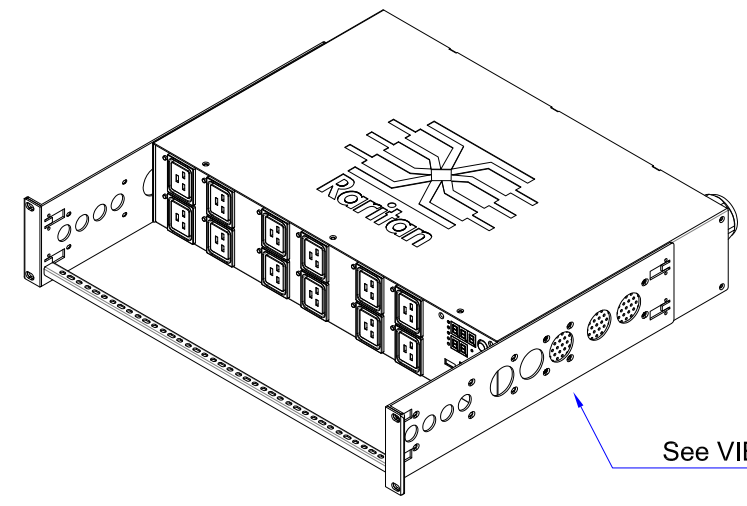

Rear

TOP

Front

VIEW C

NOTES:
ALL DIMENSIONS ARE MILLIMETERS(INCHES).

<p>Raritan www.raritan.com</p>		PROJECTION THIRD ANGLE	DO NOT SCALE DRAWING	TITLE: iPDU Two U, Three phase, 32A/380V-415V Plug Type:IEC60309 32A 3PY , Outlet Type:(12)IEC320 C19	
			SHEET 1 OF 1		
DRAWN : Eva Lin	Aug. 01, 2014	THIS DRAWING AND SPECIFICATIONS HEREIN ARE THE PROPERTY OF AMERICAN POWER CONVERSION AND SHALL NOT BE COPIED, REPRODUCED OR USED IN WHOLE OR IN PART, AS THE BASIS FOR THE MANUFACTURE OR SALE OF ITEMS WITHOUT WRITTEN PERMISSION FROM APC. THIS DRAWING IS BASED UPON LATEST AVAILABLE INFORMATION AND IS SUBJECT TO CHANGE WITHOUT NOTICE.		DWG NO. MPX2-5318R & MPX2-4318R	
ENGINEER: Siang_H	Aug. 01, 2014				REV. A
APPROVED: Tom_H	Aug. 01, 2014				