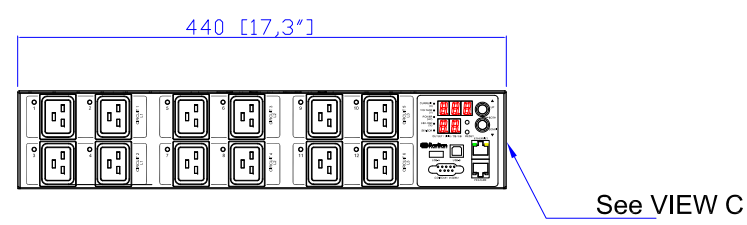

Rear

TOP

Front

VIEW C

NOTES:
ALL DIMENSIONS ARE MILLIMETERS(INCHES).

<p>Raritan www.raritan.com</p>		PROJECTION THIRD ANGLE	DO NOT SCALE DRAWING	TITLE: iPDU Two U, Three phase, 32A/380V-415V Plug Type:IEC60309 32A 3PY , Outlet Type:(12)IEC320 C19	
			SHEET 1 OF 1		
DRAWN : Eva Lin	Aug. 01, 2014	THIS DRAWING AND SPECIFICATIONS HEREIN ARE THE PROPERTY OF AMERICAN POWER CONVERSION AND SHALL NOT BE COPIED, REPRODUCED OR USED IN WHOLE OR IN PART, AS THE BASIS FOR THE MANUFACTURE OR SALE OF ITEMS WITHOUT WRITTEN PERMISSION FROM APC. THIS DRAWING IS BASED UPON LATEST AVAILABLE INFORMATION AND IS SUBJECT TO CHANGE WITHOUT NOTICE.		DWG NO. MPX2-5318R & MPX2-4318R	
ENGINEER: Siang_H	Aug. 01, 2014				REV. A
APPROVED: Tom_H	Aug. 01, 2014				