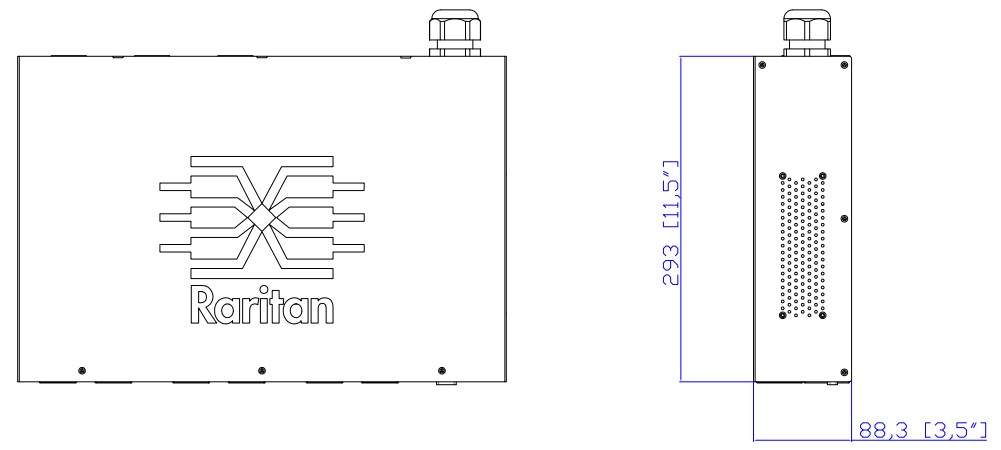

Rear

TOP

Front

VIEW C

NOTES:
ALL DIMENSIONS ARE MILLIMETERS(INCHES).

<p>Raritan www.raritan.com</p>		PROJECTION THIRD ANGLE	DO NOT SCALE DRAWING	TITLE: iPDU Two U, Three phase, 32A/380V-415V Plug Type:IEC60309 32A 3PY , Outlet Type:(12)IEC320 C19	
			SHEET 1 OF 1		
DRAWN : Eva Lin	Aug. 01, 2014	THIS DRAWING AND SPECIFICATIONS HEREIN ARE THE PROPERTY OF AMERICAN POWER CONVERSION AND SHALL NOT BE COPIED, REPRODUCED OR USED IN WHOLE OR IN PART, AS THE BASIS FOR THE MANUFACTURE OR SALE OF ITEMS WITHOUT WRITTEN PERMISSION FROM APC. THIS DRAWING IS BASED UPON LATEST AVAILABLE INFORMATION AND IS SUBJECT TO CHANGE WITHOUT NOTICE.		DWG NO. MPX2-5318R & MPX2-4318R	
ENGINEER: Siang_H	Aug. 01, 2014				REV. A
APPROVED: Tom_H	Aug. 01, 2014				