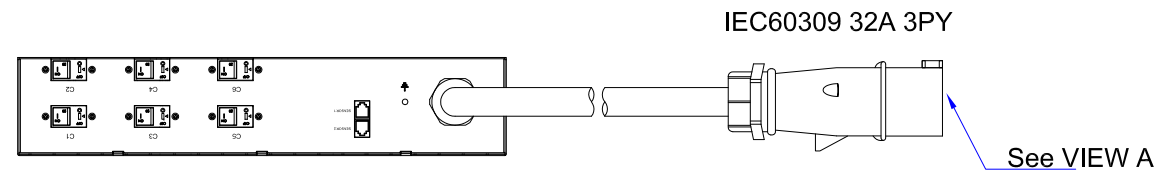

Rear

TOP

Front

VIEW C

NOTES:
ALL DIMENSIONS ARE MILLIMETERS(INCHES).

<p>Raritan www.raritan.com</p>		PROJECTION THIRD ANGLE	DO NOT SCALE DRAWING	TITLE: iPDU Two U, Three phase, 32A/380V-415V Plug Type:IEC60309 32A 3PY , Outlet Type:(12)IEC320 C19	
			SHEET 1 OF 1		
DRAWN : Eva Lin	Aug. 01, 2014	THIS DRAWING AND SPECIFICATIONS HEREIN ARE THE PROPERTY OF AMERICAN POWER CONVERSION AND SHALL NOT BE COPIED, REPRODUCED OR USED IN WHOLE OR IN PART, AS THE BASIS FOR THE MANUFACTURE OR SALE OF ITEMS WITHOUT WRITTEN PERMISSION FROM APC. THIS DRAWING IS BASED UPON LATEST AVAILABLE INFORMATION AND IS SUBJECT TO CHANGE WITHOUT NOTICE.		DWG NO. MPX2-5318R & MPX2-4318R	
ENGINEER: Siang_H	Aug. 01, 2014				REV. A
APPROVED: Tom_H	Aug. 01, 2014				