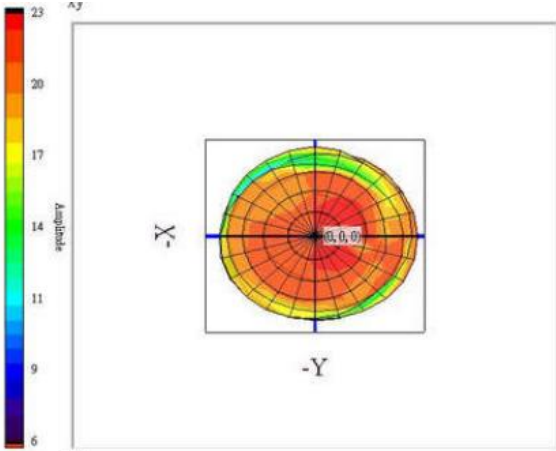

Antenna-Roof-2LG

GNSS Gain Pattern

GPS (1575 MHz)

GLONASS (1602 MHz)