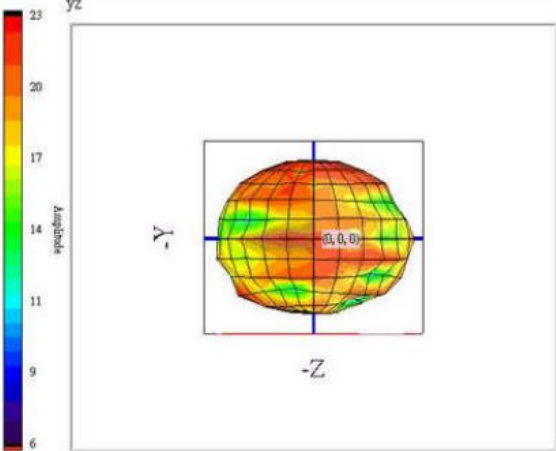

Antenna-Roof-2LG

GNSS Gain Pattern

GPS (1575 MHz)

GLONASS (1602 MHz)