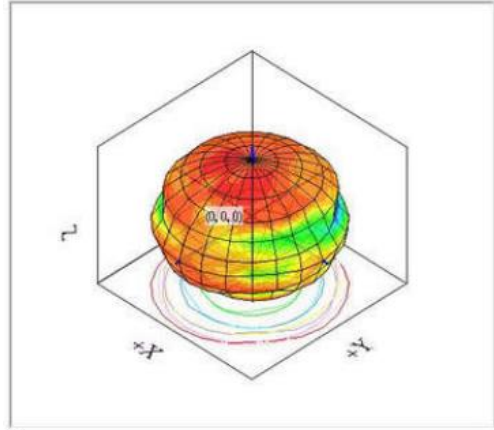

Antenna-Roof-2LG

GNSS Gain Pattern

GPS (1575 MHz)

GLONASS (1602 MHz)