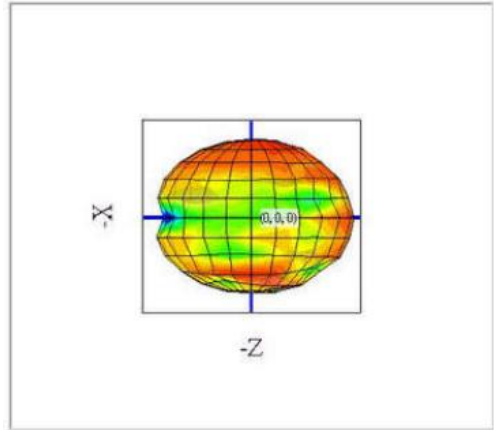

Antenna-Roof-2LG

GNSS Gain Pattern

GPS (1575 MHz)

GLONASS (1602 MHz)