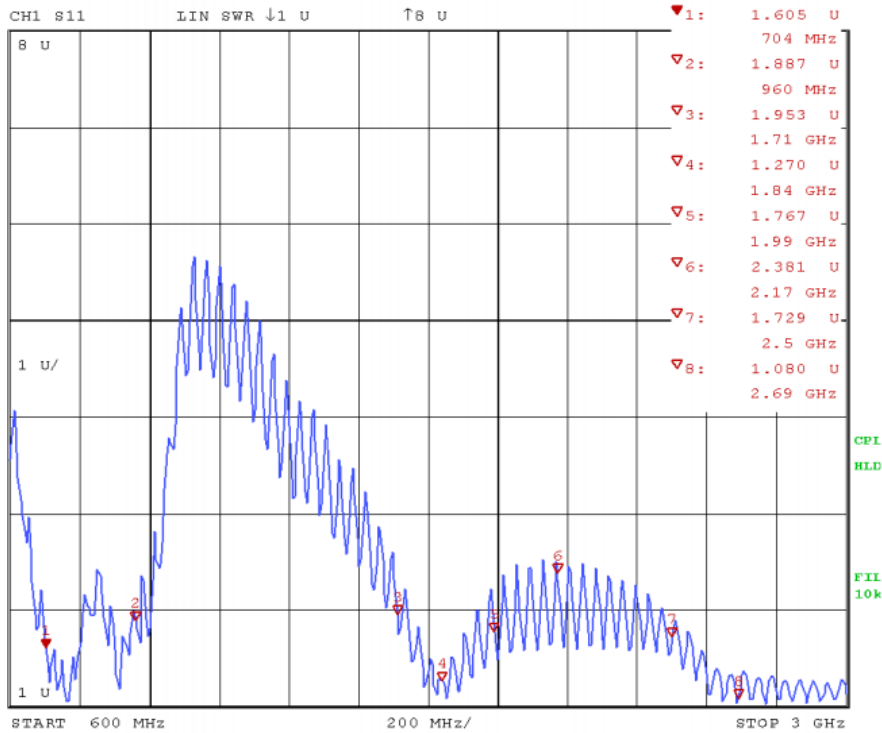

Antenna-Roof-2LG

Return Loss & VSWR

LTE Main Antenna

Antenna Return Loss

Antenna VSWR

LTE Secondary Antenna

Antenna Return Loss

Antenna VSWR

GPS Antenna