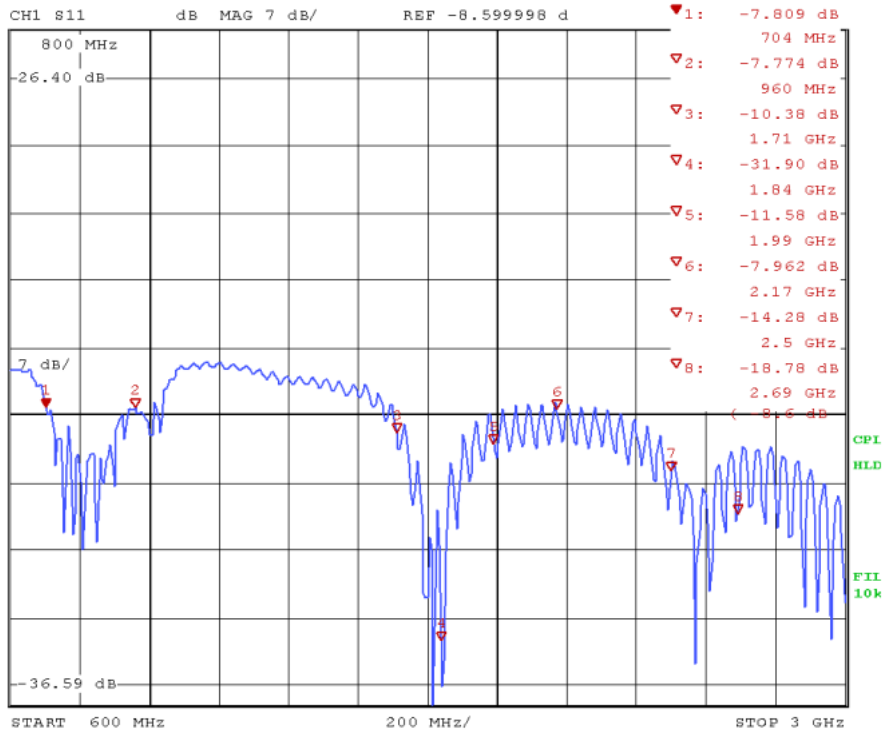

Antenna-Roof-2LG

Return Loss & VSWR

LTE Main Antenna

Antenna Return Loss

Antenna VSWR

LTE Secondary Antenna

Antenna Return Loss

Antenna VSWR

GPS Antenna