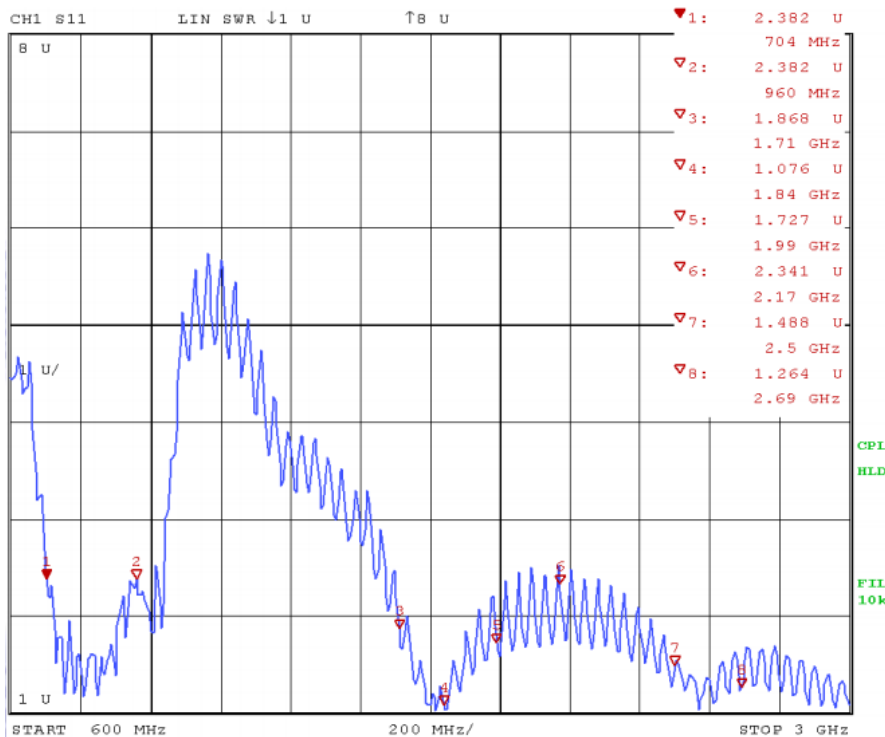

Antenna-Roof-2LG

Return Loss & VSWR

LTE Main Antenna

Antenna Return Loss

Antenna VSWR

LTE Secondary Antenna

Antenna Return Loss

Antenna VSWR

GPS Antenna