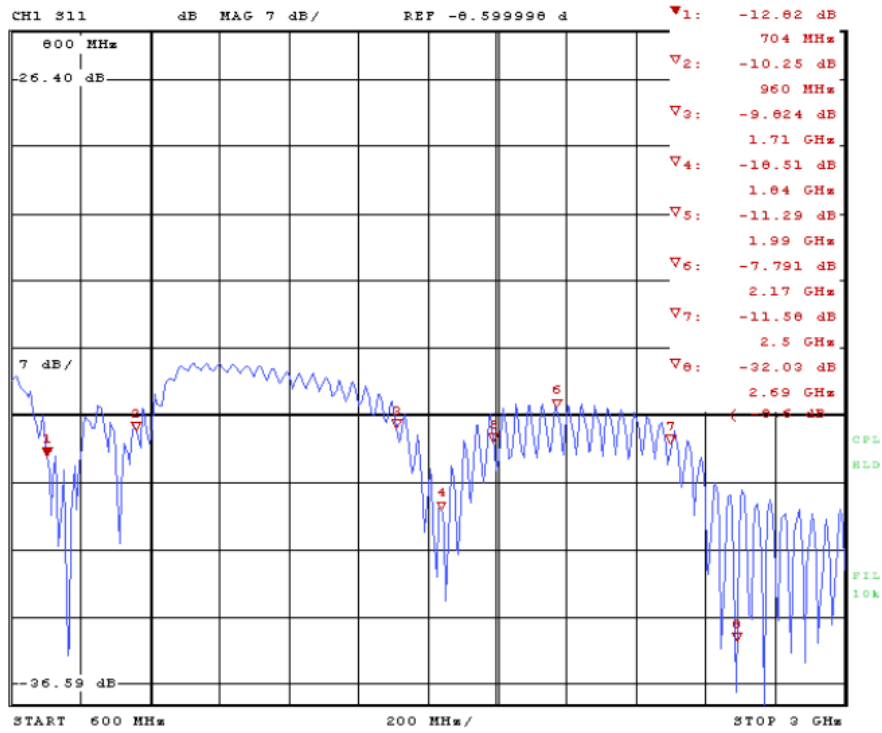

Antenna-Roof-2LG

Return Loss & VSWR

LTE Main Antenna

Antenna Return Loss

Antenna VSWR

LTE Secondary Antenna

Antenna Return Loss

Antenna VSWR

GPS Antenna