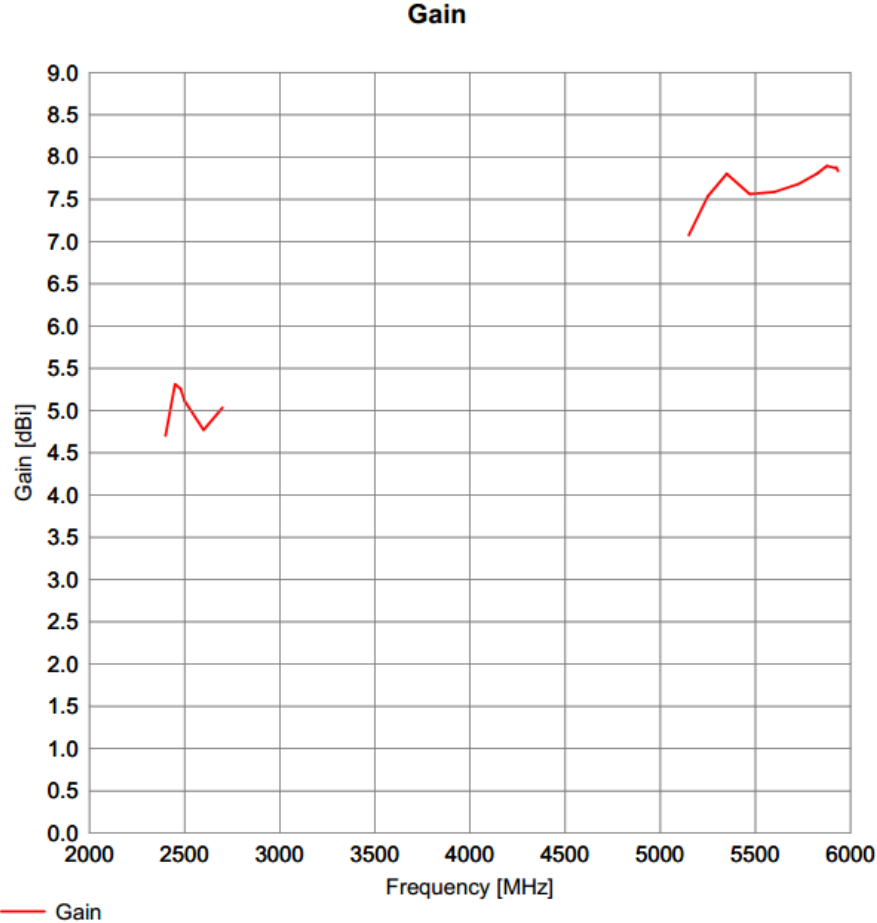

# Antenna-Railway-Indoor-2W

## Gain

### Port 1

Port 2

Gain

Port 3

Gain