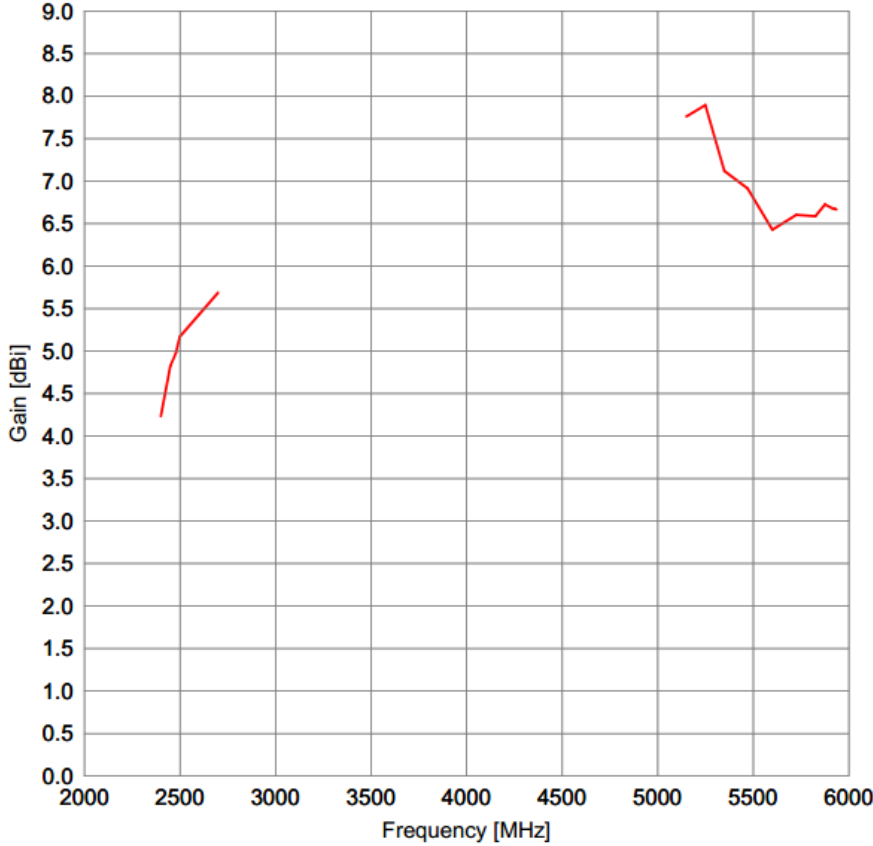

# Antenna-Railway-Indoor-2W

## Gain

### Port 1

Port 2

Gain

Port 3

Gain