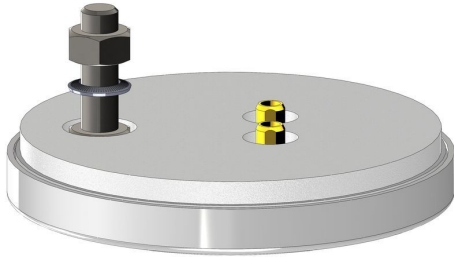

Antenna-Railway-Indoor-01-2W

Railway Indoor Antenna with MIMO WLAN + EN50155 + 3m Cable

Vertical and cross polarized dual-band antenna for signal enhancement in WLAN networks.

Keyfeatures

WiFi / WLAN	MIMO 2.4 / 5 GHz
Railway	EN50155, EN45545
Coach	ECE R118

Specifications

WiFi / WLAN	Standards	2 x Dual-band WLAN 2.4/5 GHz Frequency 2400 - 2500, 5180 - 5835
	Specification	Gain 8,4 dBi (WLAN 2.4) / 9,1 dBi (WLAN 5) VSWR $\leq 1,8$ typ. Impedance 50 Ohm Radiation omnidirectional
	Connectors	2x SMA female
Mechanical	Dimensions	Diameter 96 mm Height 23 mm
	Weight	120 g
	Mounting	Rooftop with screws
	Color	black
Environment	Operating Temperature	-40°C to +80°C
	Ingress Protection Level	IP42
Certifications	Compliance Standards	EN 50155, EN 45545-2, ECE R118 IEC 61373
	Domain	Railway
	WLAN	2 x Ant-Cable-Railway-01 / 3 m / SMA male / TNC male
Other	Order Code	Antenna-Railway-Indoor-01-2W