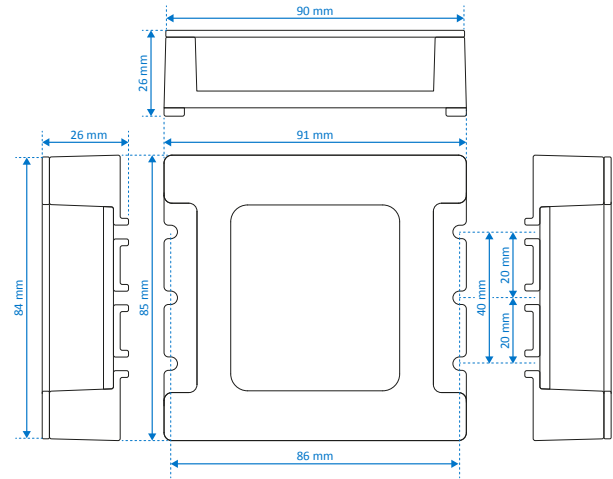

Packaging

Netto Weight: 116g
Items per carton 1 or 10 pcs

Mechanical dimensions

LxWxH: 91 x 86 x 26 mm
Screw fixation: 20 / 40 x 85 mm

Hardware interfaces

1. SD-card slot for audio files
2. 5V power input micro USB
3. X-talk socket 1
4. X-talk socket 2
5. X-talk socket 3
6. X-talk socket 4
7. X-talk+ socket 5
8. X-talk+ socket 6
9. X-talk+ socket 7
10. X-talk+ socket 8
11. HDMI socket