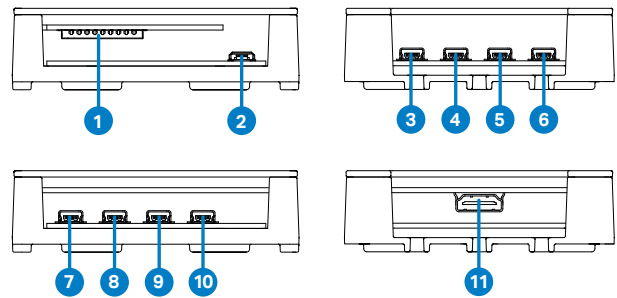

Packaging

Netto Weight: 116g
Items per carton 1 or 10 pcs

Mechanical dimensions

LxWxH: 91 x 86 x 26 mm
Screw fixation: 20 / 40 x 85 mm

Hardware interfaces

1. SD-card slot for audio files
2. 5V power input micro USB
3. X-talk socket 1
4. X-talk socket 2
5. X-talk socket 3
6. X-talk socket 4
7. X-talk+ socket 5
8. X-talk+ socket 6
9. X-talk+ socket 7
10. X-talk+ socket 8
11. HDMI socket