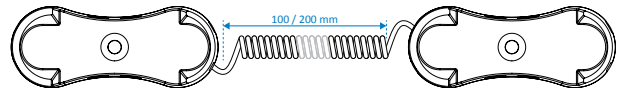

Mechanical dimensions

xl-snapper single

LxWxH: 69 x 27 x 13,7 mm
 Fixation: 5 mm screw / double-sided tape

xl-snapper double

LxWxH: 69 x 27 x 21,1 mm
 Fixation: 5 mm screw / double-sided tape

xl-snapper single ring-end

LxWxH: 69 x 27 x 13,7 mm
 Cable length: 100 mm
 Fixation: 5 mm screw / double-sided tape

xl-snapper double spiral cable

LxWxH: 69 x 27 x 21,1 mm
 Cable length: 100 or 200 mm
 Fixation: 5 mm screw / double-sided tape

Ordering information

Product ID	Description	Netto weight	Quantity
XLFW-N0S	XL-Snapper single, flat cover, standard strength, White	20g	1pc
XLFG-N0S	XL-Snapper single, flat cover, standard strength, Grey	20g	1pc
XLFW-N0H	XL-Snapper single, flat cover, heavy strength, White	24g	1pc
XLFG-N0H	XL-Snapper single, flat cover, heavy strength, Grey	24g	1pc
XLFW-R1S	XL-Snapper single, 100mm spiral cable ring-end, flat cover, standard strength, White	30g	1pc
XLFG-R1S	XL-Snapper single, 100mm spiral cable ring-end, flat cover, standard strength, Grey	30g	1pc
XLFW-R1H	XL-Snapper single, 100mm spiral cable ring-end, flat cover, heavy strength, White	34g	1pc
XLFG-R1H	XL-Snapper single, 100mm spiral cable ring-end, flat cover, heavy strength, Grey	34g	1pc
XLFW-X1S	XL-Snapper double, 100mm spiral cable, flat cover, standard strength, White	47g	1pc
XLFG-X1S	XL-Snapper double, 100mm spiral cable, flat cover, standard strength, Grey	47g	1pc
XLFW-X1H	XL-Snapper double, 100mm spiral cable, flat cover, heavy strength, White	56g	1pc
XLFG-X1H	XL-Snapper double, 100mm spiral cable, flat cover, heavy strength, Grey	56g	1pc
XLFW-X2S	XL-Snapper double, 200mm spiral cable, flat cover, standard strength, White	53g	1pc
XLFW-X2H	XL-Snapper double, 200mm spiral cable, flat cover, heavy strength, White	62g	1pc