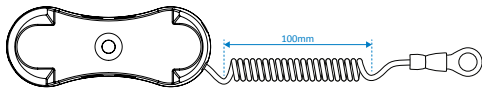

Features

- Small form factor

Benefits

- Your merchandise always correctly displayed
- Super strong, hidden by your merchandise
- Merchandise can stay fixed on snapper when moving positions
- 4 strong neodymium magnets ensure that the product always returns to its original position
- Securely mounts on any flat surface, horizontal, vertical, or angled
- 5mm screw hole for surface mounting
- Light and flexible cable allows customers to experience the real weight and feel of the merchandise
- Easily removable non-marking double-sided tape

Mechanical dimensions

xl-snapper single

LxWxH: 69 x 27 x 13,7 mm
 Fixation: 5 mm screw / double-sided tape

xl-snapper double

LxWxH: 69 x 27 x 21,1 mm
 Fixation: 5 mm screw / double-sided tape

xl-snapper single ring-end

LxWxH: 69 x 27 x 13,7 mm
 Cable length: 100 mm
 Fixation: 5 mm screw / double-sided tape

xl-snapper double spiral cable

LxWxH: 69 x 27 x 21,1 mm
 Cable length: 100 or 200 mm
 Fixation: 5 mm screw / double-sided tape