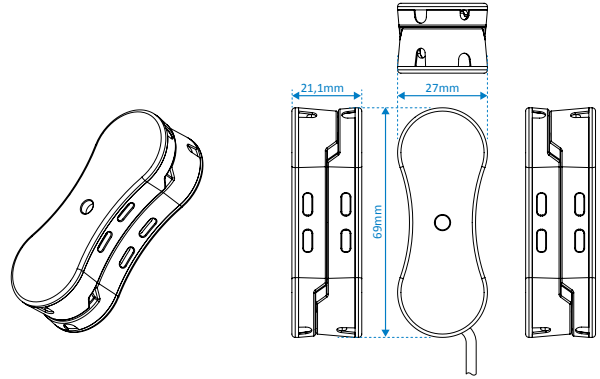

Features

- Small form factor

Benefits

- Your merchandise always correctly displayed
- Super strong, hidden by your merchandise
- Merchandise can stay fixed on snapper when moving positions
- 4 strong neodymium magnets ensure that the product always returns to its original position
- Securely mounts on any flat surface, horizontal, vertical, or angled
- 5mm screw hole for surface mounting
- Light and flexible cable allows customers to experience the real weight and feel of the merchandise
- Easily removable non-marking double-sided tape

Mechanical dimensions

xl-snapper single

LxWxH: 69 x 27 x 13,7 mm
 Fixation: 5 mm screw / double-sided tape

xl-snapper double

LxWxH: 69 x 27 x 21,1 mm
 Fixation: 5 mm screw / double-sided tape

xl-snapper single ring-end

LxWxH: 69 x 27 x 13,7 mm
 Cable length: 100 mm
 Fixation: 5 mm screw / double-sided tape

xl-snapper double spiral cable

LxWxH: 69 x 27 x 21,1 mm
 Cable length: 100 or 200 mm
 Fixation: 5 mm screw / double-sided tape