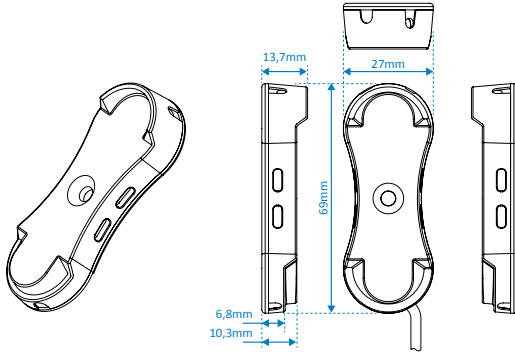

Features

- Small form factor

Benefits

- Your merchandise always correctly displayed
- Super strong, hidden by your merchandise
- Merchandise can stay fixed on snapper when moving positions
- 4 strong neodymium magnets ensure that the product always returns to its original position
- Securely mounts on any flat surface, horizontal, vertical, or angled
- 5mm screw hole for surface mounting
- Light and flexible cable allows customers to experience the real weight and feel of the merchandise
- Easily removable non-marking double-sided tape

Miscellaneous

- 2 colors standard available (white/grey/black/transparent)
- Two strengths available (standard and heavy)
- Custom colors and cable length available on request

XL-SNAPPER PASSIVE SECURITY (FLAT)

Mechanical dimensions

xl-snapper single

LxWxH: 69 x 27 x 13,7 mm
 Fixation: 5 mm screw / double-sided tape

xl-snapper double

LxWxH: 69 x 27 x 21,1 mm
 Fixation: 5 mm screw / double-sided tape

xl-snapper single ring-end

LxWxH: 69 x 27 x 13,7 mm
 Cable length: 100 mm
 Fixation: 5 mm screw / double-sided tape

xl-snapper double spiral cable

LxWxH: 69 x 27 x 21,1 mm
 Cable length: 100 or 200 mm
 Fixation: 5 mm screw / double-sided tape